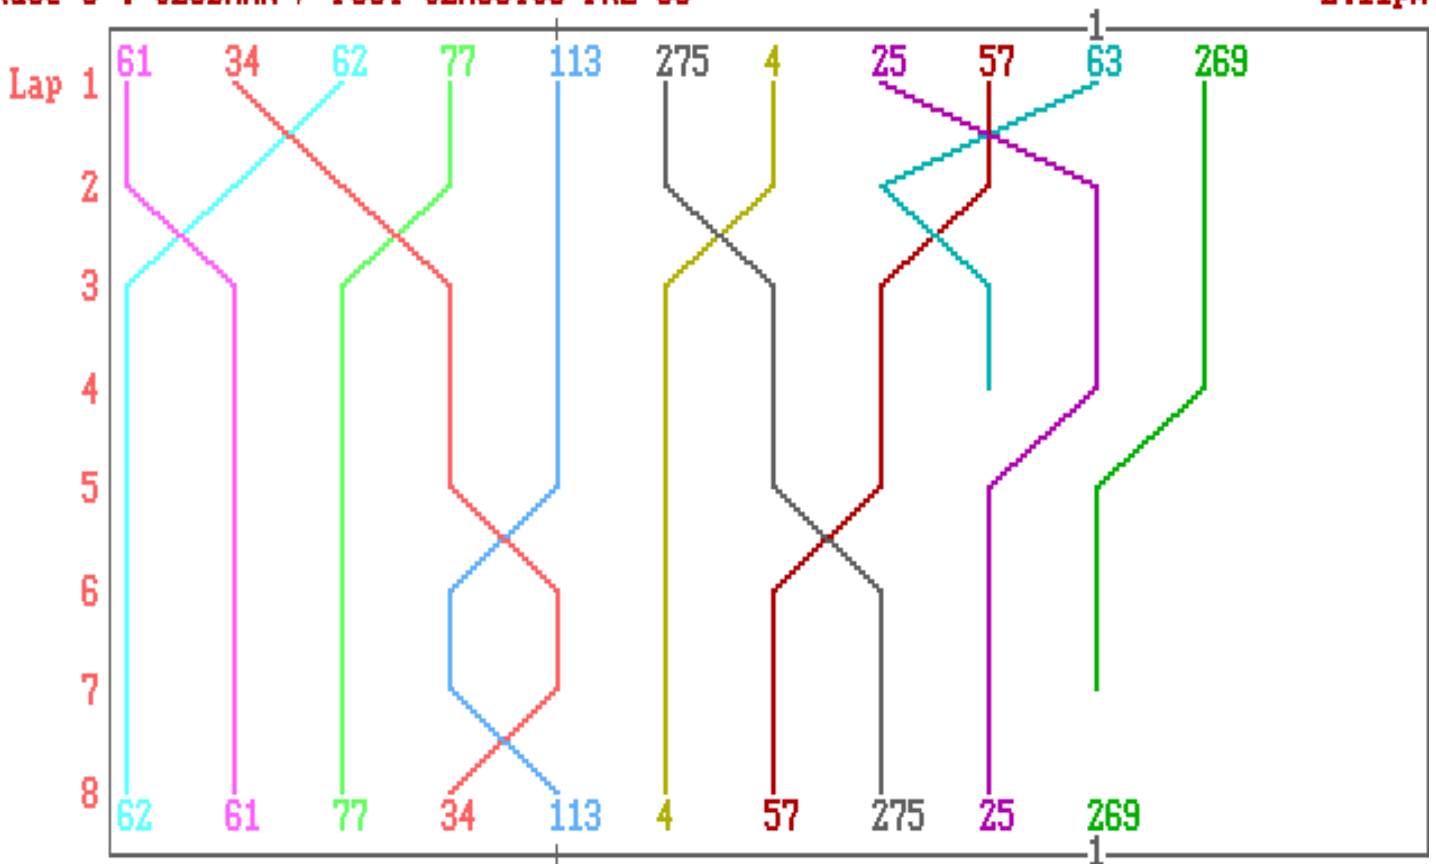

PUKEKOHE PARK RACEWAY
Auckland Motorcycle Club

POST CLASSICS PRE-89 - JUNIOR

18 November 2007	Race No. 8b	2:11pm to 2:21pm
WEATHER: Overcast, no breeze, warm, track dry.		Track Length: 2.84k

POS	BIKE	RIDER	MAKE-OF-BIKE	LAPS	ELAPSED	BEST	DIFF.
1ST	57	MARK ROBINSON	HONDA RS125	8	9m56.40	1m12.51	+0.00s
DNF	63	RICHARD WATERER	YAMAHA TZ250W	4	5m07.31 #	1m14.97	+4 laps

= Less Than 65% of Race Complete

Race 8 : CLUBMAN / POST CLASSICS PRE-89

2:11pm

PUKEKOHE PARK RACEWAY - Auckland Motorcycle Club
POST CLASSICS PRE-89 - JUNIOR

18 November 2007

Race No. 08b

Start Time = 2:11pm

	RUN-TIME	LAP-TIME
lap	mmm:ss.ff	mm:ss.ff
8	9:56.40	1:12.98
7	8:43.42	1:12.51*
6	7:30.91	1:13.87
5	6:17.04	1:13.47
4	5:03.57	1:13.41
3	3:50.16	1:13.23
2	2:36.93	1:15.75
1	1:21.18	1:21.18

	RUN-TIME	LAP-TIME
lap	mmm:ss.ff	mm:ss.ff
4	5:07.31	1:15.68
3	3:51.63	1:15.03
2	2:36.60	1:14.97*
1	1:21.63	1:21.63

BIKE No. : 57
HONDA RS125
MARK ROBINSON

BIKE No. : 63
YAMAHA TZ250W
RICHARD WATERER