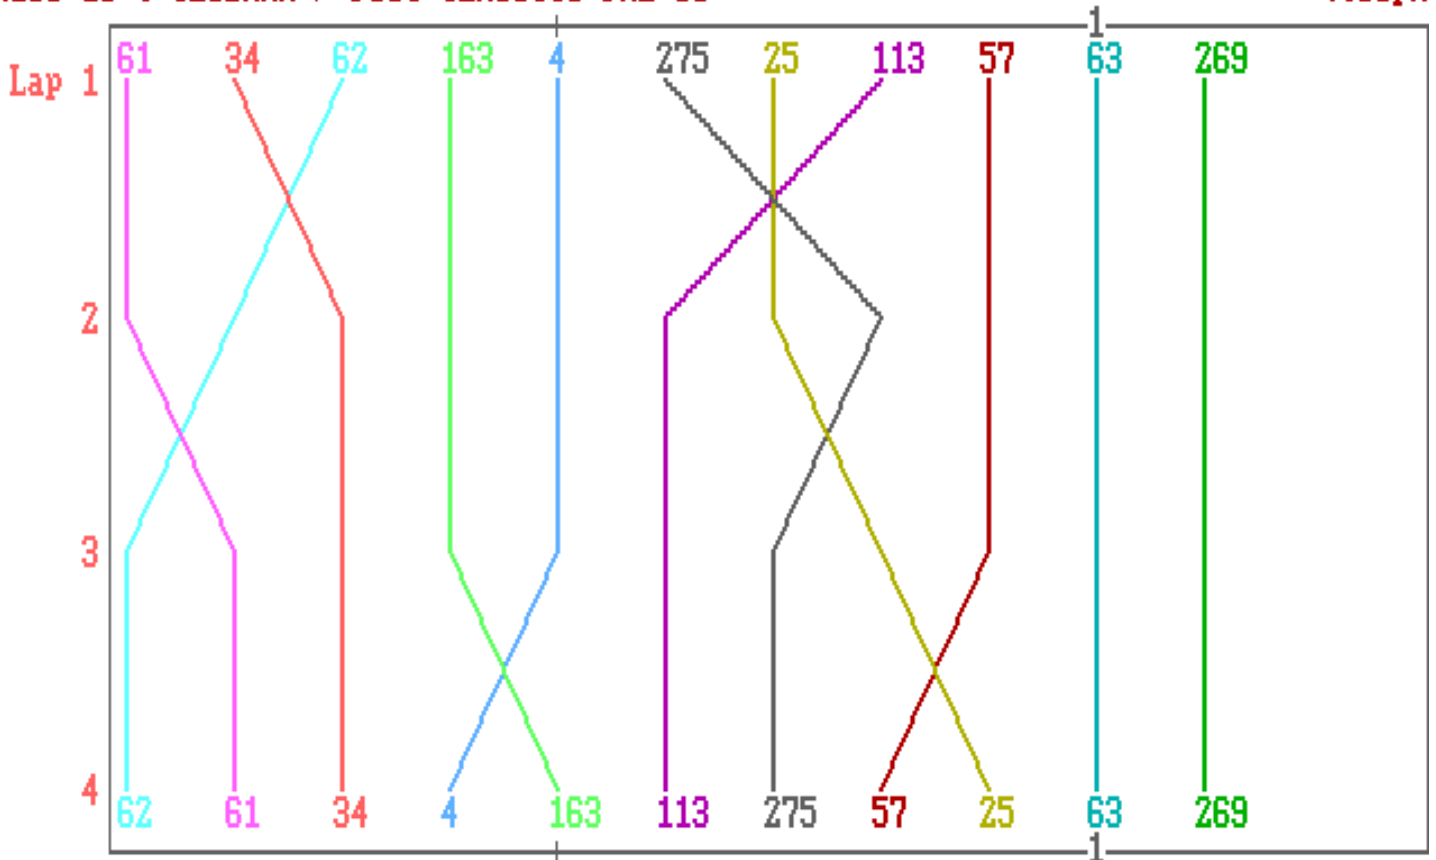

PUKEKOHE PARK RACEWAY
Auckland Motorcycle Club

POST CLASSICS PRE-89 - JUNIOR

18 November 2007	Race No. 16b	4:08pm to 4:14pm
WEATHER: Overcast, no breeze, warm, track dry.		Track Length: 2.84k

POS	BIKE	RIDER	MAKE-OF-BIKE	LAPS	ELAPSED	BEST	DIFF.
1ST	57	MARK ROBINSON	HONDA RS125	4	5m00.17	1m12.71	+0.00s
2ND	63	RICHARD WATERER	YAMAHA TZ250W	4	5m13.64	1m16.40	+13.47s

Race 16 : CLUBMAN / POST CLASSICS PRE-89

4:08pm

PUKEKOHE PARK RACEWAY - Auckland Motorcycle Club
POST CLASSICS PRE-89 - JUNIOR

18 November 2007

Race No. 16b

Start Time = 4:08pm

RUN-TIME		LAP-TIME		RUN-TIME		LAP-TIME	
lap	mmm:ss.ff	mm:ss.ff	*	lap	mmm:ss.ff	mm:ss.ff	*
4	5:00.17	1:12.71	*	4	5:13.64	1:16.56	
3	3:47.46	1:12.95		3	3:57.08	1:16.40	*
2	2:34.51	1:12.78		2	2:40.68	1:18.72	
1	1:21.73	1:21.73		1	1:21.96	1:21.96	