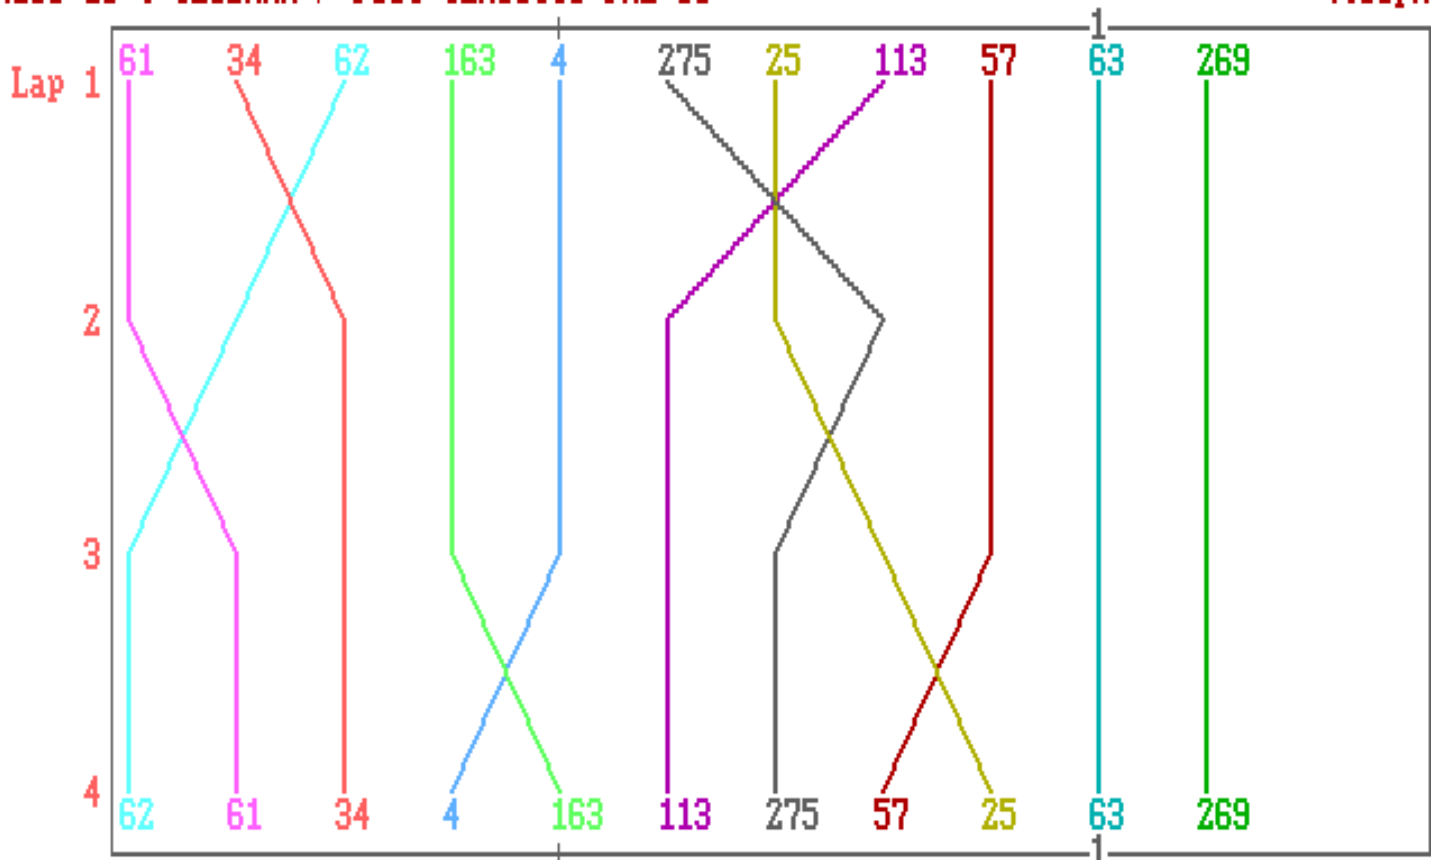

PUKEKOHE PARK RACEWAY
Auckland Motorcycle Club

POST CLASSICS PRE-89 - SENIOR

18 November 2007	Race No. 16c	4:08pm to 4:13pm
WEATHER: Overcast, no breeze, warm, track dry.		Track Length: 2.84k

POS	BIKE	RIDER	MAKE-OF-BIKE	LAPS	ELAPSED	BEST	DIFF.
1ST	34	RANDALL DIXON	SUZUKI GSX-R1100	4	4m48.09	1m10.09	+0.00s
	54	GIOVANNI CAO	SUZUKI RG500		Did Not Race		
	121	GRAHAM LANCE	YAMAHA FZR750		Did Not Race		

Race 16 : CLUBMAN / POST CLASSICS PRE-89

4:08pm

PUKEKOHE PARK RACEWAY - Auckland Motorcycle Club
POST CLASSICS PRE-89 - SENIOR

18 November 2007

Race No. 16c

Start Time = 4:08pm

	RUN-TIME	LAP-TIME
lap	mmm:ss.ff	mm:ss.ff
4	4:48.09	1:12.07
3	3:36.02	1:10.84
2	2:25.18	1:10.09 *
1	1:15.09	1:15.09

BIKE No. : 34
SUZUKI GSX-R1100
RANDALL DIXON