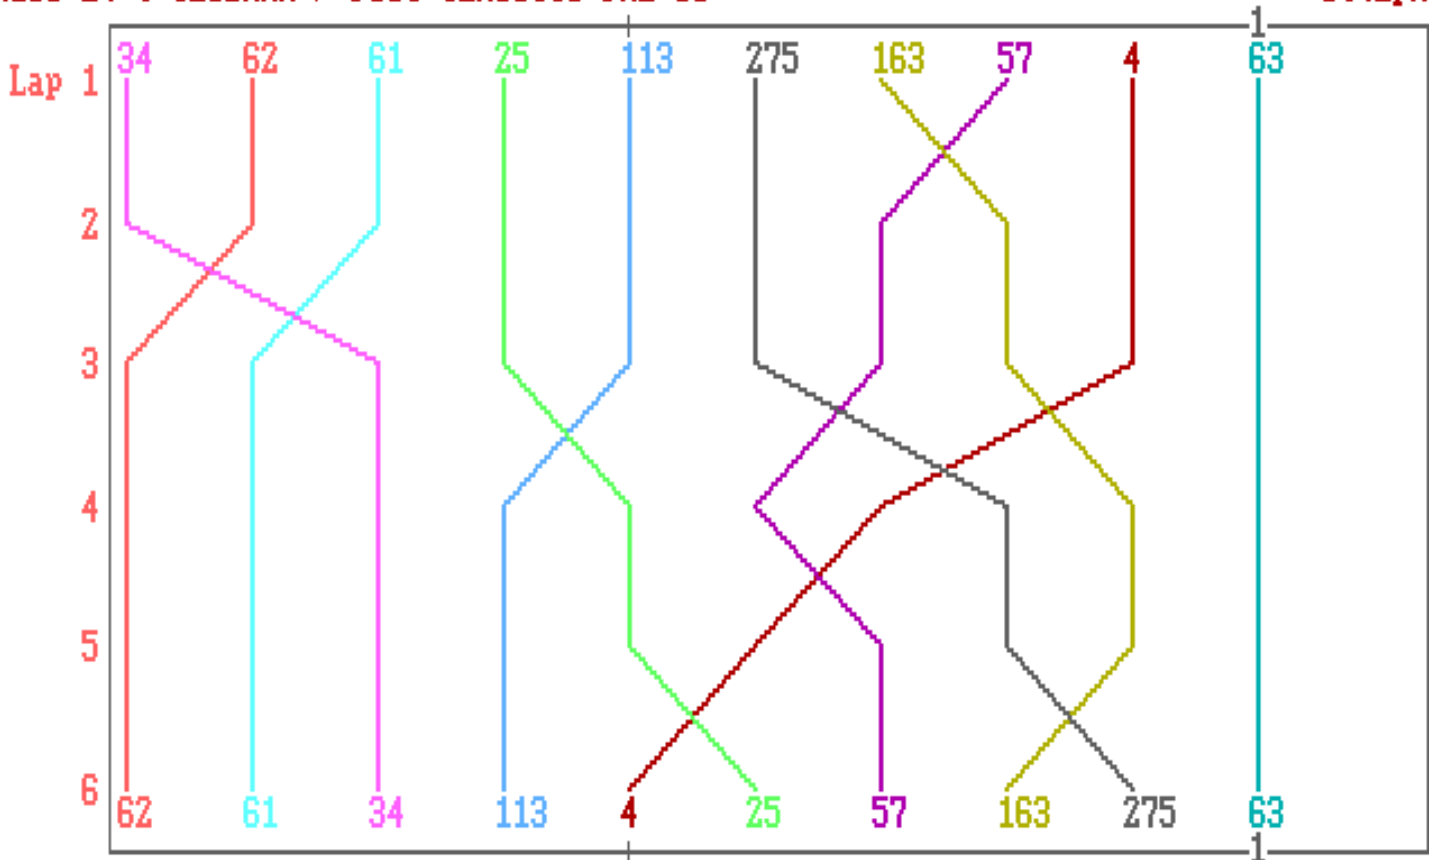

PUKEKOHE PARK RACEWAY
Auckland Motorcycle Club

POST CLASSICS PRE-89 - JUNIOR

18 November 2007	Race No. 24b	5:42pm to 5:50pm
WEATHER: Overcast, no breeze, warm, track dry.		Track Length: 2.84k

POS	BIKE	RIDER	MAKE-OF-BIKE	LAPS	ELAPSED	BEST	DIFF.
1ST	57	MARK ROBINSON	HONDA RS125	6	7m21.95	1m11.94	+0.00s
2ND	63	RICHARD WATERER	YAMAHA TZ250W	6	7m39.62	1m15.01	+17.67s

Race 24 : CLUBMAN / POST CLASSICS PRE-89

5:42pm

PUKEKOHE PARK RACEWAY - Auckland Motorcycle Club
POST CLASSICS PRE-89 - JUNIOR

18 November 2007

Race No. 24b

Start Time = 5:42pm

RUN-TIME			LAP-TIME			RUN-TIME			LAP-TIME		
lap	mm:ss.ff	mm:ss.ff	lap	mm:ss.ff	mm:ss.ff	lap	mm:ss.ff	mm:ss.ff	lap	mm:ss.ff	mm:ss.ff
6	7:21.95	1:12.22	6	7:39.62	1:15.42	6	7:39.62	1:15.42	6	7:39.62	1:15.42
5	6:09.73	1:12.52	5	6:24.20	1:15.01*	5	6:24.20	1:15.01*	5	6:24.20	1:15.01*
4	4:57.21	1:11.94*	4	5:09.19	1:15.56	4	5:09.19	1:15.56	4	5:09.19	1:15.56
3	3:45.27	1:13.17	3	3:53.63	1:16.03	3	3:53.63	1:16.03	3	3:53.63	1:16.03
2	2:32.10	1:12.43	2	2:37.60	1:16.09	2	2:37.60	1:16.09	2	2:37.60	1:16.09
1	1:19.67	1:19.67	1	1:21.51	1:21.51	1	1:21.51	1:21.51	1	1:21.51	1:21.51

BIKE No. : 57
HONDA RS125
MARK ROBINSON

BIKE No. : 63
YAMAHA TZ250W
RICHARD WATERER