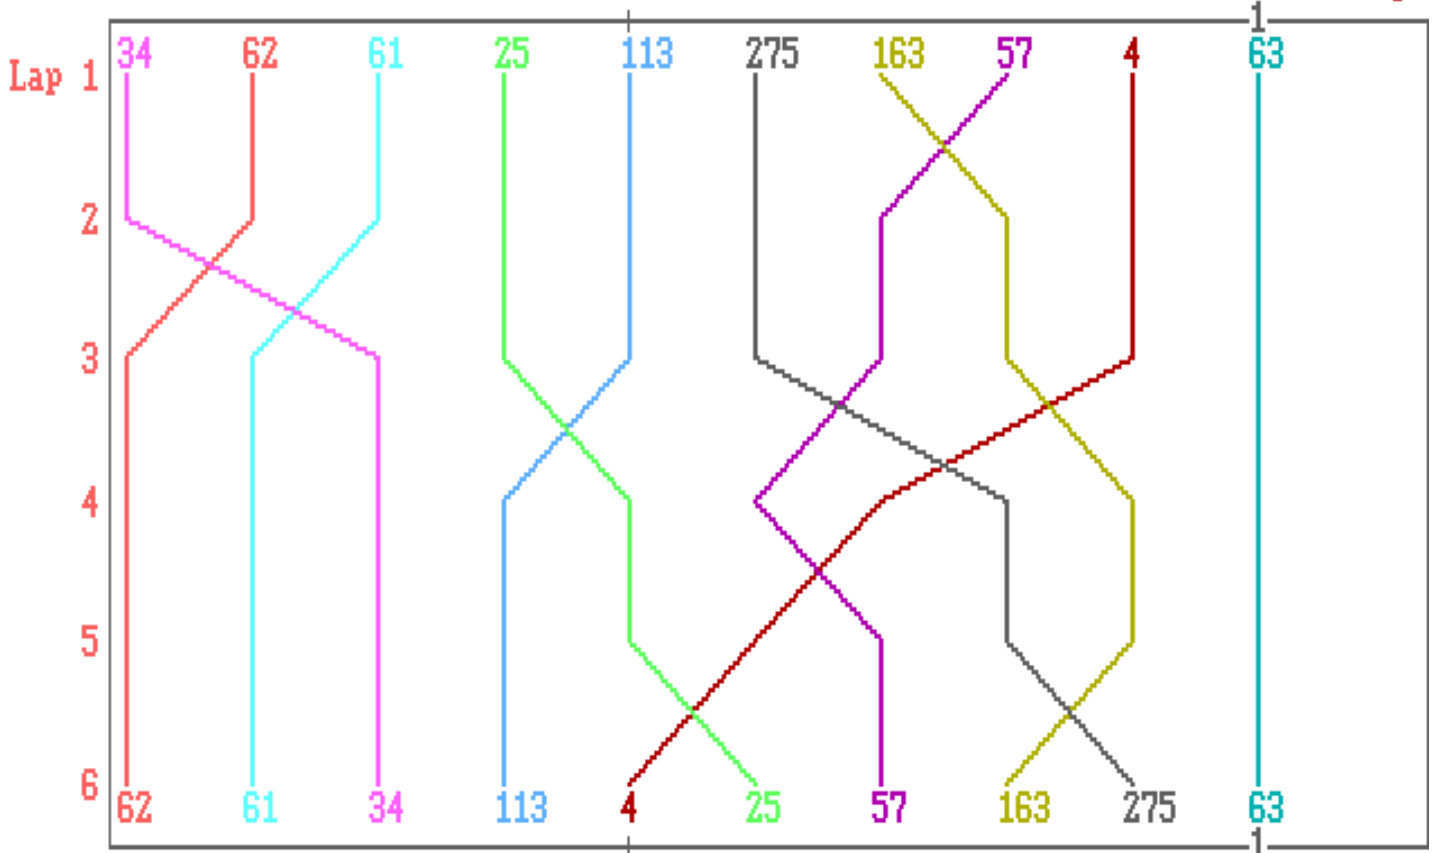

**PUKEKOHE PARK RACEWAY**  
**Auckland Motorcycle Club**

**POST CLASSICS PRE-89 - SENIOR**

<b>18 November 2007</b>	<b>Race No. 24c</b>	<b>5:42pm to 5:50pm</b>
<b>WEATHER: Overcast, no breeze, warm, track dry.</b>		<b>Track Length: 2.84k</b>

POS	BIKE	RIDER	MAKE-OF-BIKE	LAPS	ELAPSED	BEST	DIFF.
1ST	34	RANDALL DIXON	SUZUKI GSX-R1100	6	7m02.10	1m09.33	+0.00s
	54	GIOVANNI CAO	SUZUKI RG500		Did Not Race		
	121	GRAHAM LANCE	YAMAHA FZR750		Did Not Race		

**Race 24 : CLUBMAN / POST CLASSICS PRE-89**

**5:42pm**

PUKEKOHE PARK RACEWAY - Auckland Motorcycle Club  
POST CLASSICS PRE-89 - SENIOR

18 November 2007

Race No. 24c

Start Time = 5:42pm

---

	RUN-TIME	LAP-TIME
lap	mmm:ss.ff	mm:ss.ff
6	7:02.10	1:09.72
5	5:52.38	1:10.20
4	4:42.18	1:09.90
3	3:32.28	1:09.61
2	2:22.67	1:09.33*
1	1:13.34	1:13.34

BIKE No. : 34  
SUZUKI GSX-R1100  
RANDALL DIXON