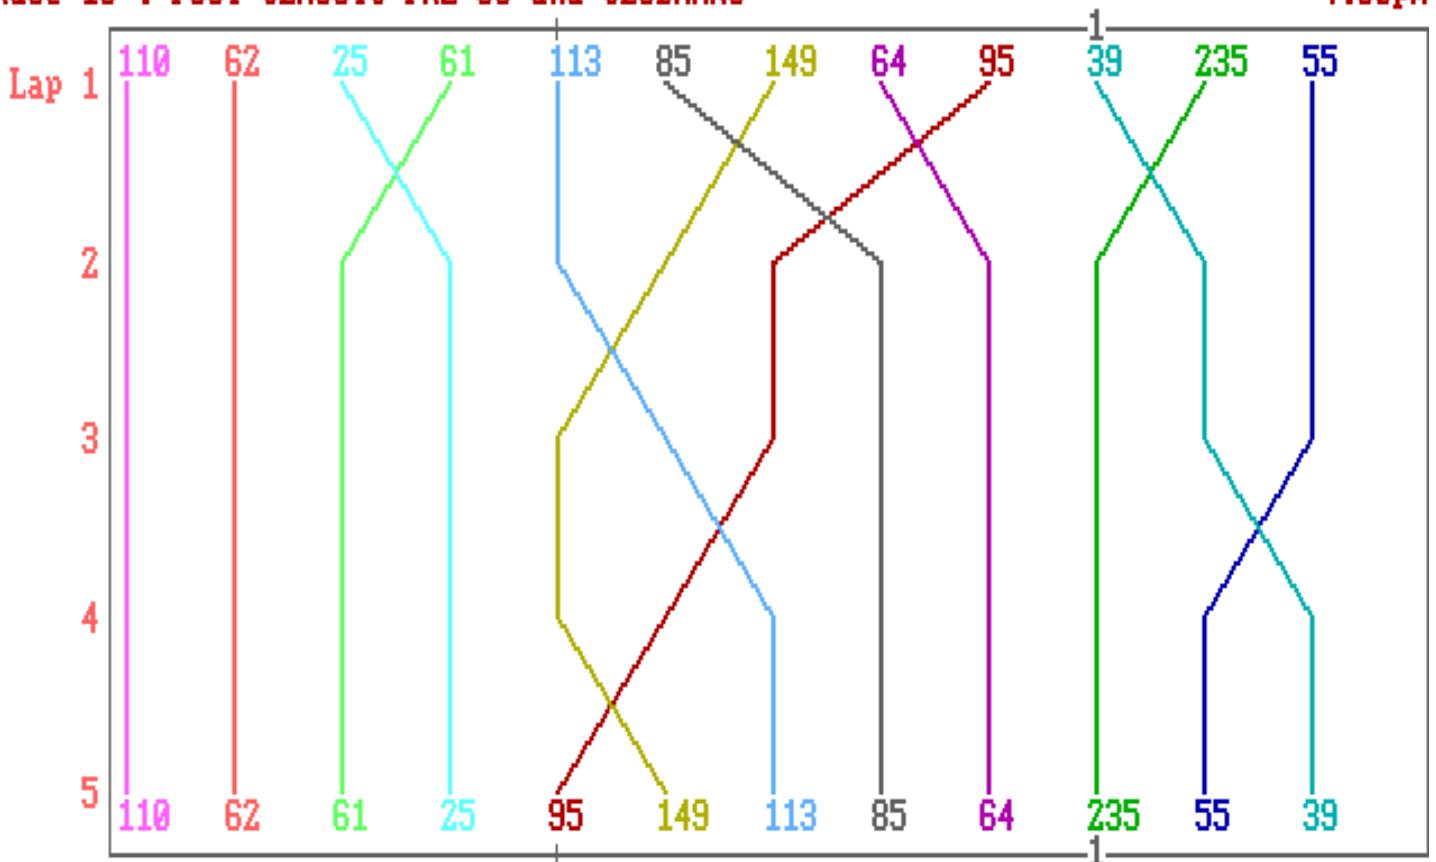

PUKEKOHE PARK RACEWAY
Auckland Motorcycle Club
Protecta Insurance
POST CLASSICS PRE-89 - SENIOR

printed: 10:00

09 December 2007	Race No. 18c	4:50pm to 4:57pm
WEATHER: Overcast, showers, light breeze, warm. Wet meeting.		Track Length: 2.84k

POS	BIKERIDER	MAKE-OF-BIKE	LAPS	ELAPSED	BEST	DIFF.
1ST	110 GRAEME PARR	KAWASAKI 1100ish	5	6m08.12	1m11.76	+0.00s
2ND	85 ANTHONY HAIMES	SUZUKI GSX-R 750	5	7m09.51	1m23.57	+61.39s
3RD	39 HILTON JANE	SUZUKI GSX-R 1100	5	7m25.76	1m27.00	+77.64s
DNF	121 GRAHAM LANCE	YAMAHA FZR 750	0	Started		
	34 RANDALL DIXON	SUZUKI GSX-R 1100		Did Not Race		

Race 18 : POST CLASSIC PRE-89 and CLUBMANS

4:50pm

PUKEKOHE PARK RACEWAY - Auckland Motorcycle Club
POST CLASSICS PRE-89 - SENIOR

09 December 2007

Race No. 18c

Start Time = 4:50pm

RUN-TIME	LAP-TIME	RUN-TIME	LAP-TIME	RUN-TIME	LAP-TIME
lap mmm:ss.ff mm:ss.ff		lap mmm:ss.ff mm:ss.ff		lap mmm:ss.ff mm:ss.ff	
5 7:25.76 1:28.64		5 7:09.51 1:24.84		5 6:08.12 1:12.44	
4 5:57.12 1:27.00 *		4 5:44.67 1:24.27		4 4:55.68 1:12.58	
3 4:30.12 1:27.07		3 4:20.40 1:23.57 *		3 3:43.10 1:11.76 *	
2 3:03.05 1:27.77		2 2:56.83 1:24.78		2 2:31.34 1:12.06	
1 1:35.28 1:35.28		1 1:32.05 1:32.05		1 1:19.28 1:19.28	