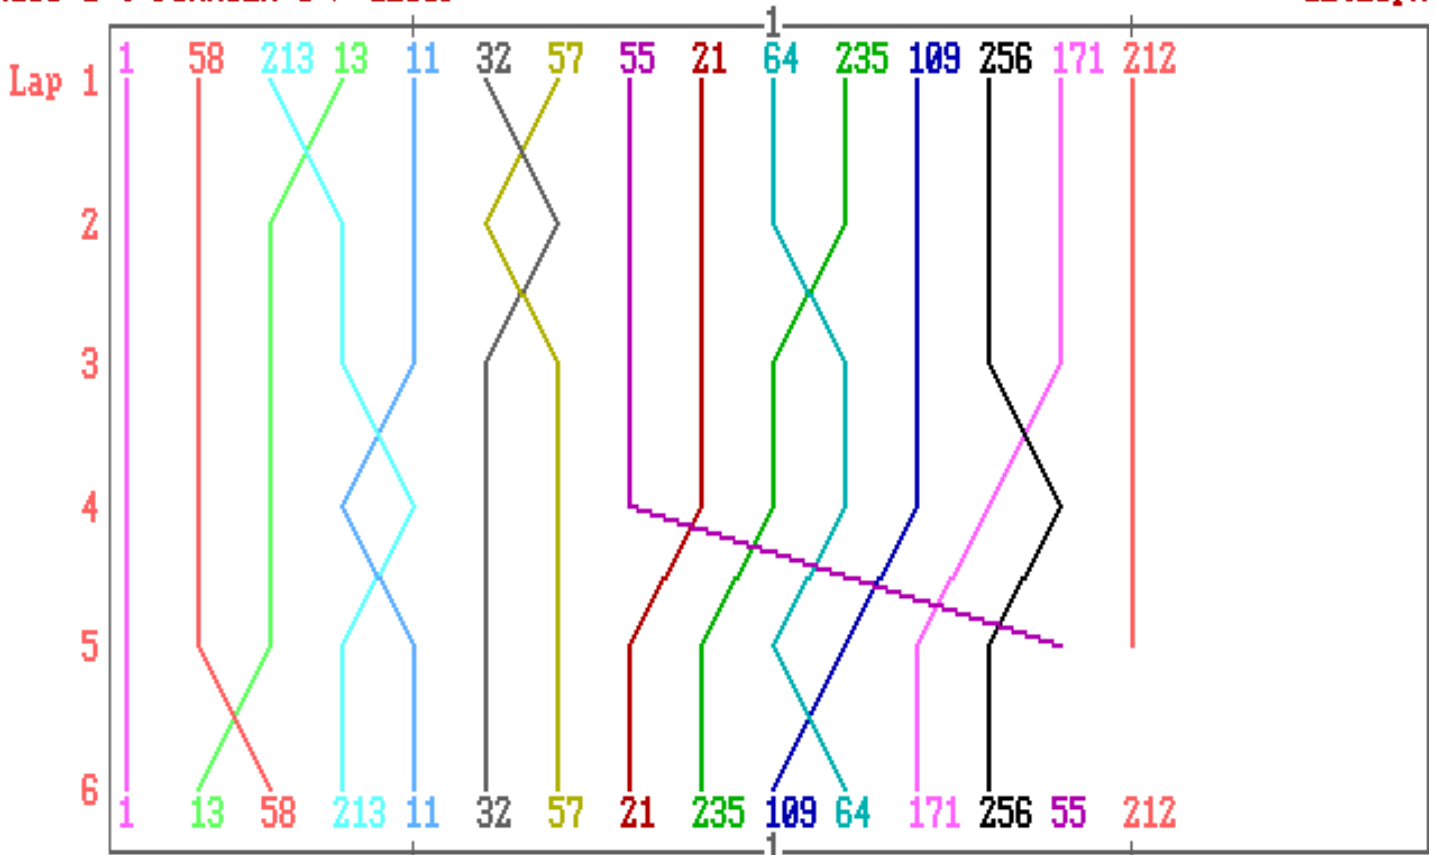

**PUKEKOHE PARK RACEWAY**  
**Auckland Motorcycle Club**

**125 GP**

printed: 12:59

<b>05 April 2008</b>	<b>Race No. 1b</b>	<b>12:29pm to 12:36pm</b>
WEATHER: Overcast, light breeze, cool, track dry.		Track Length: 2.84k

POS	BIKERIDER	MAKE-OF-BIKE	LAPS	ELAPSED	BEST	DIFF.
1ST	57 MARK ROBINSON	HONDA RS125	6	6m57.73	1m08.18	+0.00s
2ND	21 AVALON BIDDLE	HONDA RS125	6	6m59.01	1m08.36	+1.28s
	27 STEFAN DE LACY	HONDA RS 125		Did Not Race		

**Race 1 : FORMULA 3 / 125GP**

**12:29pm**

PUKEKOHE PARK RACEWAY - Auckland Motorcycle Club  
125 GP

05 April 2008

Race No. 01b

Start Time = 12:29pm

lap	mm:ss.ff	mm:ss.ff	lap	mm:ss.ff	mm:ss.ff
6	6:59.01	1:08.78	6	6:57.73	1:08.66
5	5:50.23	1:08.36*	5	5:49.07	1:08.34
4	4:41.87	1:08.54	4	4:40.73	1:08.18*
3	3:33.33	1:08.83	3	3:32.55	1:08.71
2	2:24.50	1:08.94	2	2:23.84	1:08.84
1	1:15.56	1:15.56	1	1:15.00	1:15.00

BIKE No. : 21  
HONDA RS125  
AVALON BIDDLE

BIKE No. : 57  
HONDA RS125  
MARK ROBINSON