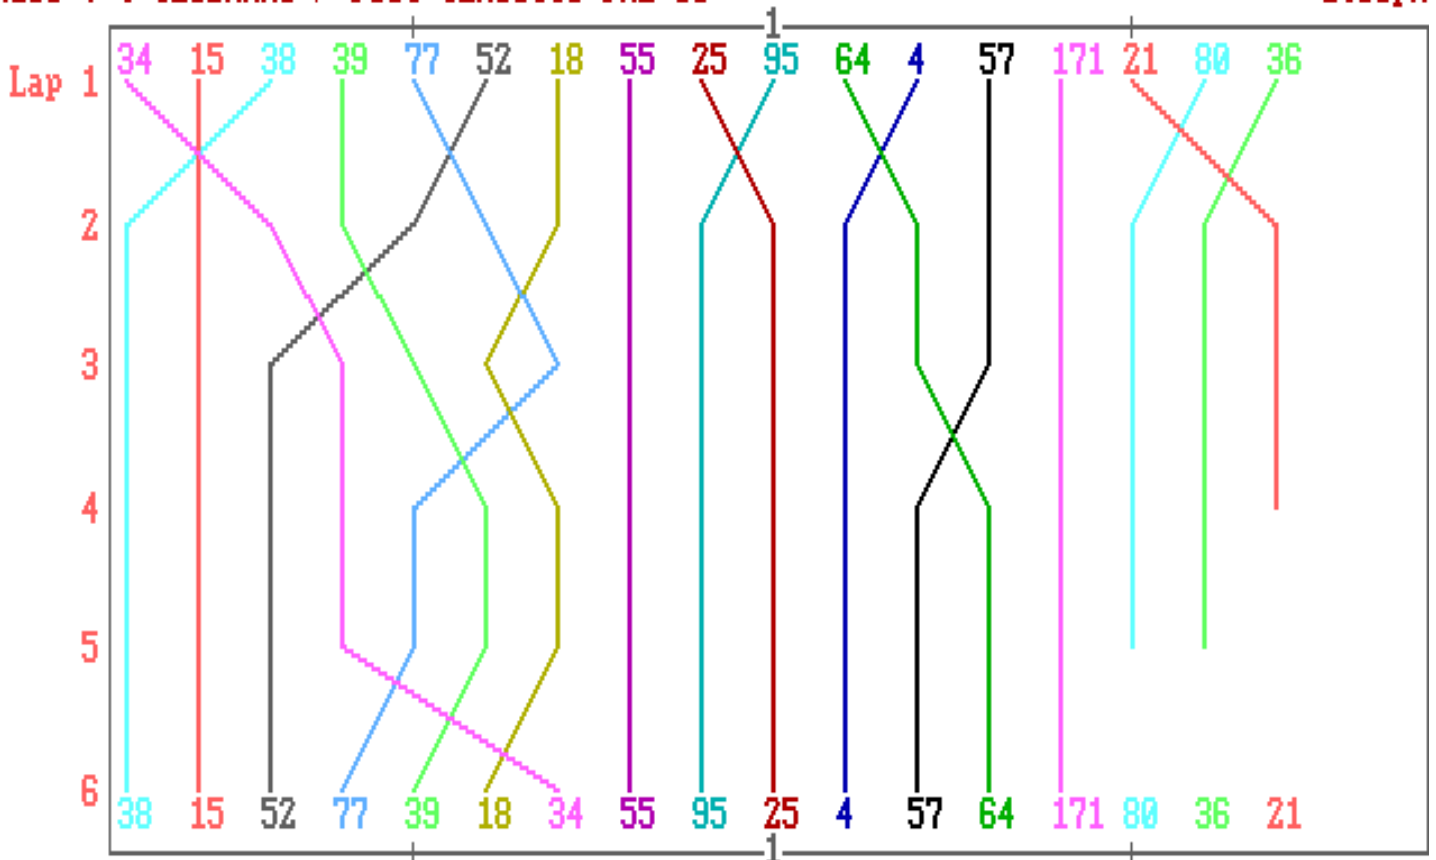

PUKEKOHE PARK RACEWAY
Auckland Motorcycle Club

POST CLASSICS PRE-89 - JUNIOR

printed: 2:10

05 April 2008	Race No. 7b	1:59pm to 2:07pm
WEATHER: Overcast, light breeze, cool, track dry.		Track Length: 2.84k

POS	BIKERIDER	MAKE-OF-BIKE	LAPS	ELAPSED	BEST	DIFF.
1ST	55 TREVOR TAYLOR	YAMAHA TZ250	6	7m12.86	1m09.94	+0.00s
2ND	57 MARK ROBINSON	HONDA RS125	6	7m26.48	1m12.02	+13.62s
3RD	64 MAT RENNIE	HONDA VFR 400	6	7m31.72	1m13.60	+18.86s
4TH	171 GREG PAGE	HONDA VFR 400	6	7m45.66	1m15.86	+32.80s
	126 LINDSAY BANKS	TRIUMPH 490		Did Not Race		

Race 7 : CLUBMANS / POST CLASSICS PRE 89

1:59pm

PUKEKOHE PARK RACEWAY - Auckland Motorcycle Club
POST CLASSICS PRE-89 - JUNIOR

05 April 2008

Race No. 07b

Start Time = 1:59pm

RUN-TIME		LAP-TIME		RUN-TIME		LAP-TIME		RUN-TIME		LAP-TIME	
lap	mmm:ss.ff	mm:ss.ff		lap	mmm:ss.ff	mm:ss.ff		lap	mmm:ss.ff	mm:ss.ff	
6	7:12.86	1:11.07		6	7:26.48	1:12.76		6	7:31.72	1:14.82	
5	6:01.79	1:09.94	*	5	6:13.72	1:12.02	*	5	6:16.90	1:14.32	
4	4:51.85	1:10.81		4	5:01.70	1:12.64		4	5:02.58	1:13.75	
3	3:41.04	1:10.82		3	3:49.06	1:13.26		3	3:48.83	1:14.47	
2	2:30.22	1:10.63		2	2:35.80	1:13.39		2	2:34.36	1:13.60	*
1	1:19.59	1:19.59		1	1:22.41	1:22.41		1	1:20.76	1:20.76	

BIKE No. : 55
YAMAHA TZ250
TREVOR TAYLOR

BIKE No. : 57
HONDA RS125
MARK ROBINSON

BIKE No. : 64
HONDA VFR 400
MAT RENNIE

RUN-TIME		LAP-TIME	
lap	mmm:ss.ff	mm:ss.ff	
6	7:45.66	1:16.13	
5	6:29.53	1:15.86	*
4	5:13.67	1:16.33	
3	3:57.34	1:16.50	
2	2:40.84	1:16.56	
1	1:24.28	1:24.28	