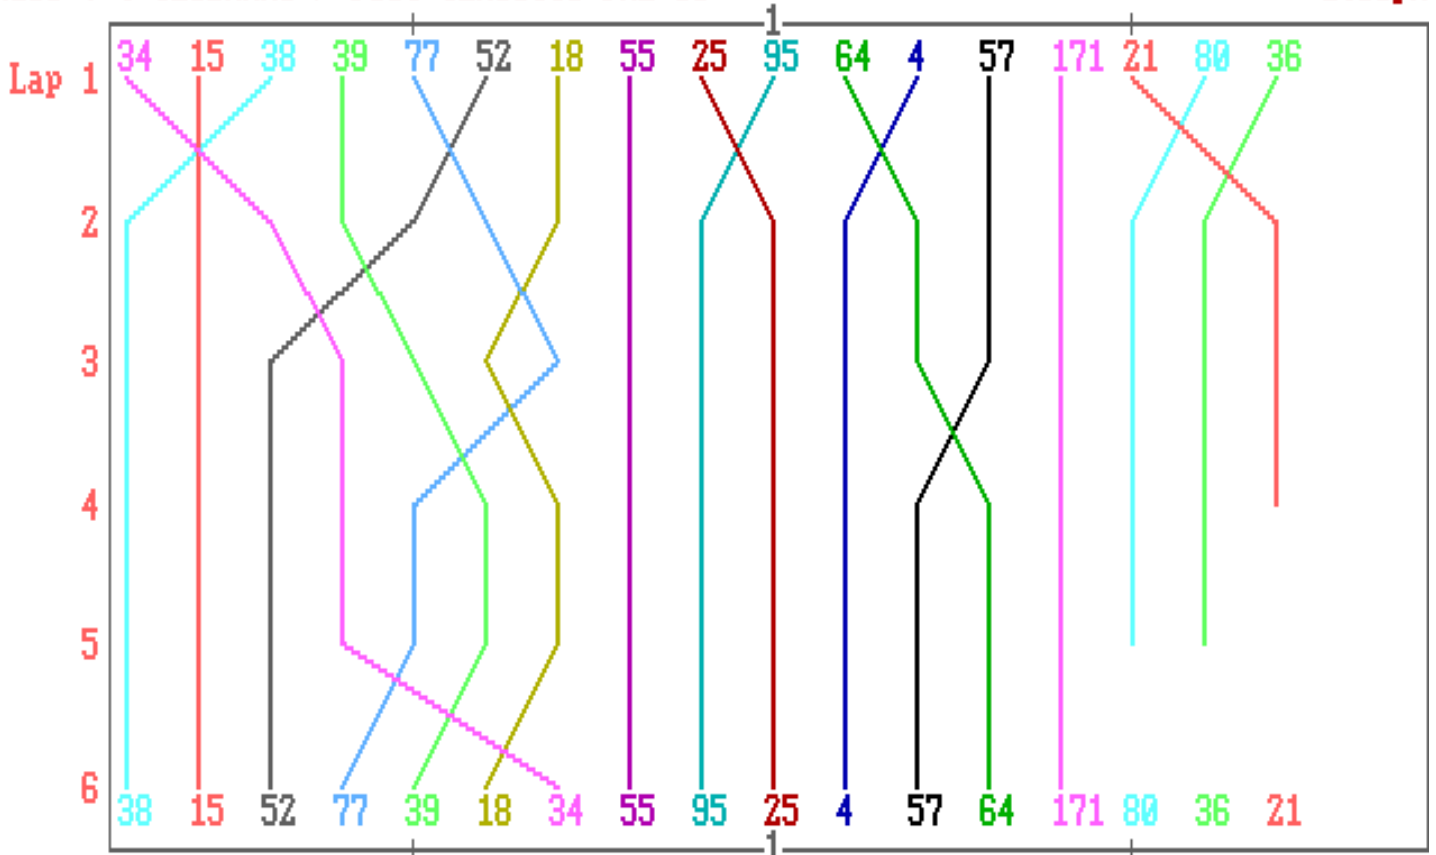

**PUKEKOHE PARK RACEWAY**  
**Auckland Motorcycle Club**

**POST CLASSICS PRE-89 - SENIOR**

printed: 2:11

<b>05 April 2008</b>	<b>Race No. 7c</b>	<b>1:59pm to 2:06pm</b>
WEATHER: Overcast, light breeze, cool, track dry.		Track Length: 2.84k

POS	BIKERIDER	MAKE-OF-BIKE	LAPS	ELAPSED	BEST	DIFF.
1ST	52 GREG HASSAN	YAMAHA RV 500	6	6m57.28	1m06.83	+0.00s
2ND	39 HILTON JANE	SUZUKI GSX-R 1100	6	7m08.43	1m10.12	+11.15s
3RD	34 RANDALL DIXON	SUZUKI GSX-R 1100	6	7m09.21	1m09.38	+11.93s
	85 ANTHONY HAIMES	SUZUKI GSX-R 750	Did Not Race			

**Race 7 : CLUBMANS / POST CLASSICS PRE 89**

**1:59pm**

**PUKEKOHE PARK RACEWAY - Auckland Motorcycle Club**  
**POST CLASSICS PRE-89 - SENIOR**

05 April 2008

Race No. 07c

Start Time = 1:59pm

RUN-TIME	LAP-TIME	RUN-TIME	LAP-TIME	RUN-TIME	LAP-TIME
lap mmm:ss.ff mm:ss.ff	lap mmm:ss.ff mm:ss.ff	lap mmm:ss.ff mm:ss.ff	lap mmm:ss.ff mm:ss.ff	lap mmm:ss.ff mm:ss.ff	lap mmm:ss.ff mm:ss.ff
6   7:09.21   1:14.61	6   7:08.43   1:11.00	6   6:57.28   1:07.53	5   5:54.60   1:11.40	5   5:57.43   1:10.91	5   5:49.75   1:08.59
4   4:43.20   1:09.38  *	4   4:46.52   1:10.25	4   4:41.16   1:07.90	3   3:33.82   1:09.96	3   3:36.27   1:10.23	3   3:33.26   1:06.83  *
2   2:23.86   1:09.78	2   2:26.04   1:10.12  *	2   2:26.43   1:09.24	1   1:14.08   1:14.08	1   1:15.92   1:15.92	1   1:17.19   1:17.19