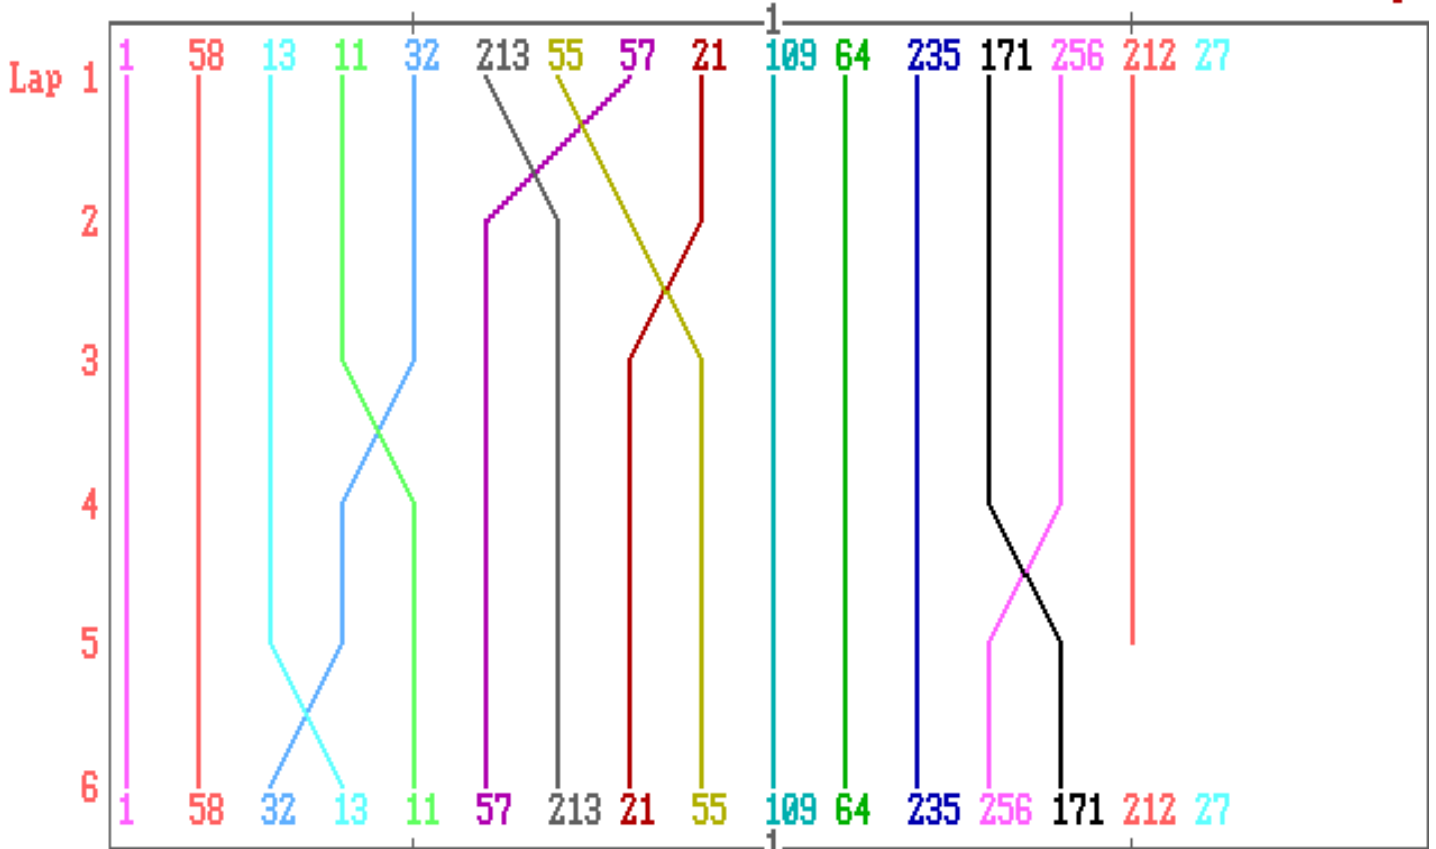

PUKEKOHE PARK RACEWAY
Auckland Motorcycle Club

125 GP

printed: 2:27

05 April 2008	Race No. 8b	2:13pm to 2:20pm
WEATHER: Overcast, light breeze, cool, track dry.		Track Length: 2.84k

POS	BIKERIDER	MAKE-OF-BIKE	LAPS	ELAPSED	BEST	DIFF.
1ST	57 MARK ROBINSON	HONDA RS125	6	6m53.16	1m06.91	+0.00s
2ND	21 AVALON BIDDLE	HONDA RS125	6	7m02.51	1m08.60	+9.35s
DNF	27 STEFAN DE LACY	HONDA RS 125	1	1m38.70 #	1m38.70	+5 laps

= Less Than 65% of Race Complete

Race 8 : FORMULA 3 / 125GP

2:13pm

PUKEKOHE PARK RACEWAY - Auckland Motorcycle Club
125 GP

05 April 2008

Race No. 08b

Start Time = 2:13pm

lap	mm:ss.ff	mm:ss.ff
6	7:02.51	1:08.60 *
5	5:53.91	1:09.22
4	4:44.69	1:09.26
3	3:35.43	1:09.32
2	2:26.11	1:09.67
1	1:16.44	1:16.44

lap	mm:ss.ff	mm:ss.ff
1	1:38.70	1:38.70 *

lap	mm:ss.ff	mm:ss.ff
6	6:53.16	1:06.91 *
5	5:46.25	1:06.98
4	4:39.27	1:07.68
3	3:31.59	1:07.16
2	2:24.43	1:08.42
1	1:16.01	1:16.01

BIKE No. : 21
HONDA RS125
AVALON BIDDLE

BIKE No. : 27
HONDA RS 125
STEFAN DE LACY

BIKE No. : 57
HONDA RS125
MARK ROBINSON