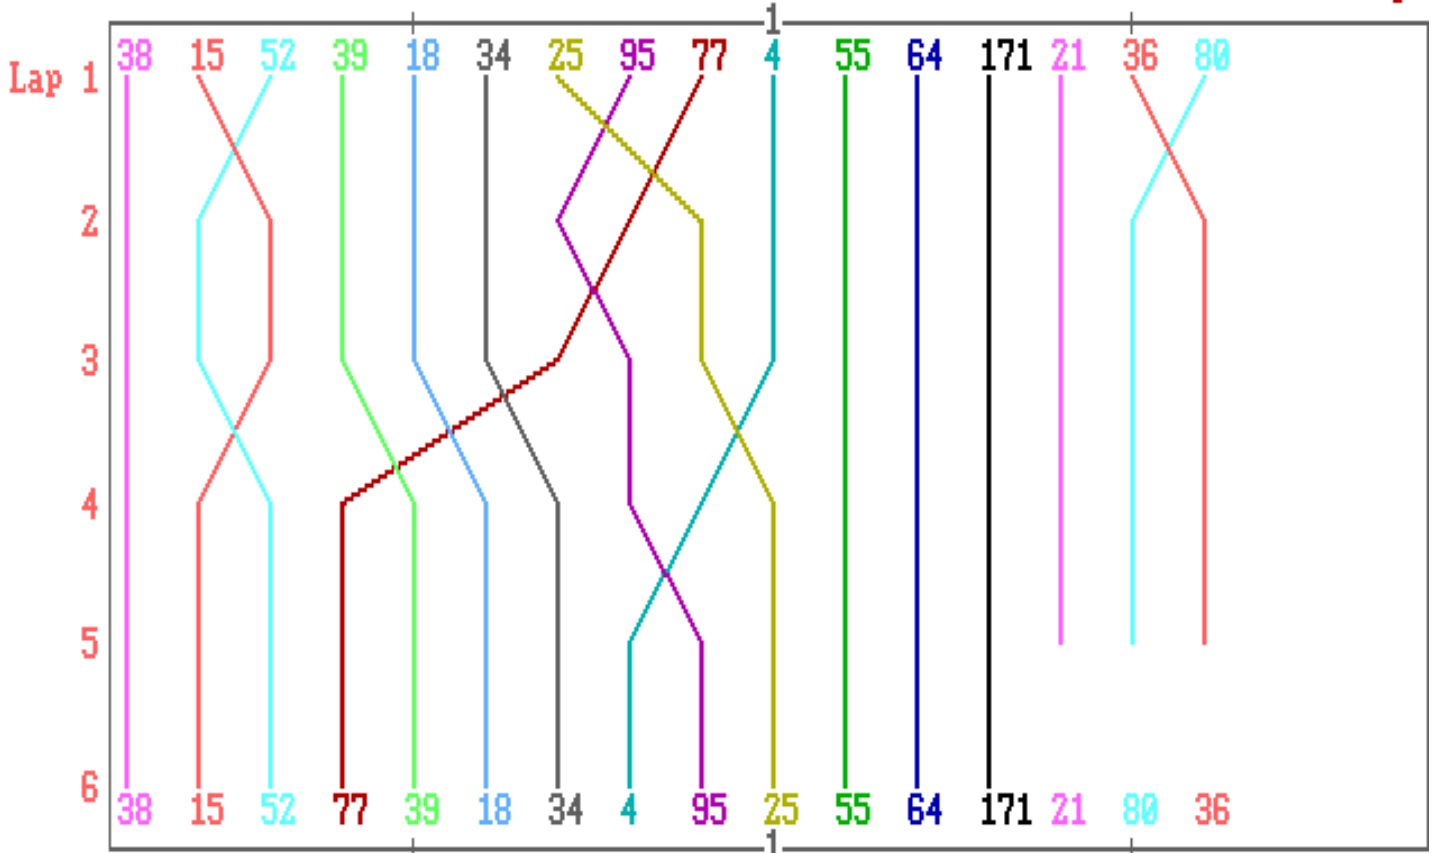

PUKEKOHE PARK RACEWAY
Auckland Motorcycle Club

POST CLASSICS PRE-89 - JUNIOR

printed: 3:49

05 April 2008	Race No. 14b	3:39pm to 3:47pm
WEATHER: Overcast, light breeze, cool, track dry.		Track Length: 2.84k

POS	BIKERIDER	MAKE-OF-BIKE	LAPS	ELAPSED	BEST	DIFF.
1ST	55 TREVOR TAYLOR	YAMAHA TZ250	6	7m15.14	1m10.44	+0.00s
2ND	64 MAT RENNIE	HONDA VFR 400	6	7m29.33	1m13.24	+14.19s
3RD	171 GREG PAGE	HONDA VFR 400	6	7m44.16	1m15.88	+29.02s
DNF	57 MARK ROBINSON	HONDA RS125	0	Started		
	126 LINDSAY BANKS	TRIUMPH 490		Did Not Race		

Race 14 : CLUBMANS / POST CLASSICS PRE 89

3:39pm

PUKEKOHE PARK RACEWAY - Auckland Motorcycle Club
 POST CLASSICS PRE-89 - JUNIOR

05 April 2008

Race No. 14b

Start Time = 3:39pm

lap	run-time	lap-time	lap	run-time	lap-time	lap	run-time	lap-time
6	7:15.14	1:10.44*	6	7:29.33	1:13.29	6	7:44.16	1:16.14
5	6:04.70	1:10.50	5	6:16.04	1:14.10	5	6:28.02	1:15.90
4	4:54.20	1:10.53	4	5:01.94	1:13.92	4	5:12.12	1:16.32
3	3:43.67	1:11.19	3	3:48.02	1:13.24*	3	3:55.80	1:16.54
2	2:32.48	1:11.64	2	2:34.78	1:13.28	2	2:39.26	1:15.88*
1	1:20.84	1:20.84	1	1:21.50	1:21.50	1	1:23.38	1:23.38