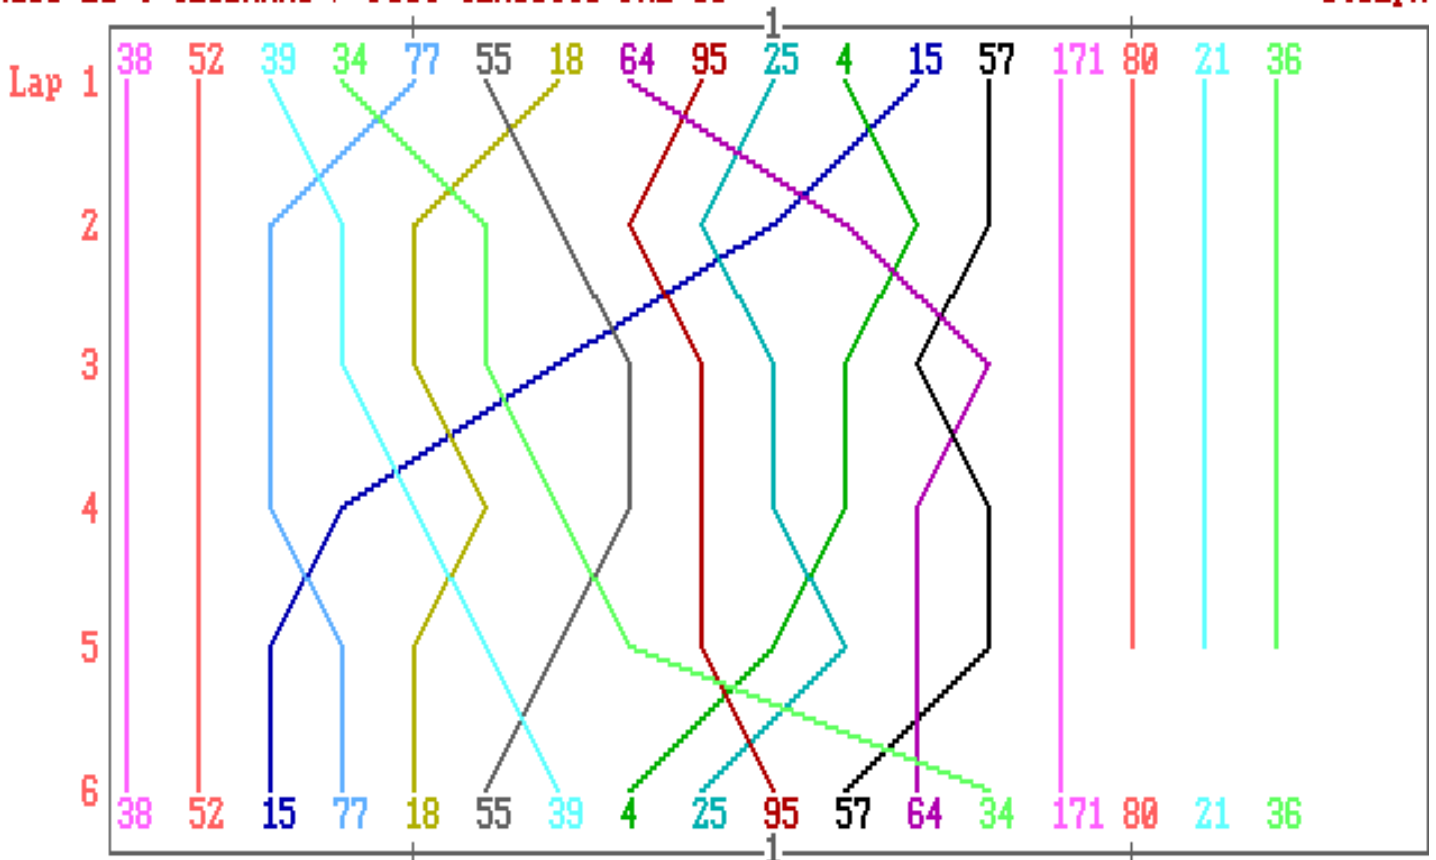

PUKEKOHE PARK RACEWAY
Auckland Motorcycle Club

POST CLASSICS PRE-89 - JUNIOR

printed: 5:12

05 April 2008	Race No. 21b	5:02pm to 5:10pm
WEATHER: Overcast, light breeze, cool, track dry.		Track Length: 2.84k

POS	BIKERIDER	MAKE-OF-BIKE	LAPS	ELAPSED	BEST	DIFF.
1ST	55 TREVOR TAYLOR	YAMAHA TZ250	6	7m11.19	1m09.35	+0.00s
2ND	57 MARK ROBINSON	HONDA RS125	6	7m21.73	1m11.13	+10.54s
3RD	64 MAT RENNIE	HONDA VFR 400	6	7m22.38	1m11.99	+11.19s
4TH	171 GREG PAGE	HONDA VFR 400	6	7m42.54	1m15.54	+31.35s
	126 LINDSAY BANKS	TRIUMPH 490		Did Not Race		

Race 21 : CLUBMANS / POST CLASSICS PRE 89

5:02pm

PUKEKOHE PARK RACEWAY - Auckland Motorcycle Club
POST CLASSICS PRE-89 - JUNIOR

05 April 2008

Race No. 21b

Start Time = 5:02pm

RUN-TIME	LAP-TIME	RUN-TIME	LAP-TIME	RUN-TIME	LAP-TIME
lap mmm:ss.ff mm:ss.ff		lap mmm:ss.ff mm:ss.ff		lap mmm:ss.ff mm:ss.ff	
6 7:11.19 1:09.35 *		6 7:21.73 1:11.13 *		6 7:22.38 1:12.02	
5 6:01.84 1:11.55		5 6:10.60 1:12.08		5 6:10.36 1:12.02	
4 4:50.29 1:10.56		4 4:58.52 1:12.43		4 4:58.34 1:11.99 *	
3 3:39.73 1:11.31		3 3:46.09 1:12.38		3 3:46.35 1:13.96	
2 2:28.42 1:10.91		2 2:33.71 1:11.60		2 2:32.39 1:13.59	
1 1:17.51 1:17.51		1 1:22.11 1:22.11		1 1:18.80 1:18.80	

BIKE No. : 55
YAMAHA TZ250
TREVOR TAYLOR

BIKE No. : 57
HONDA RS125
MARK ROBINSON

BIKE No. : 64
HONDA VFR 400
MAT RENNIE

RUN-TIME	LAP-TIME
lap mmm:ss.ff mm:ss.ff	
6 7:42.54 1:15.73	
5 6:26.81 1:15.54 *	
4 5:11.27 1:15.85	
3 3:55.42 1:15.86	
2 2:39.56 1:16.26	
1 1:23.30 1:23.30	