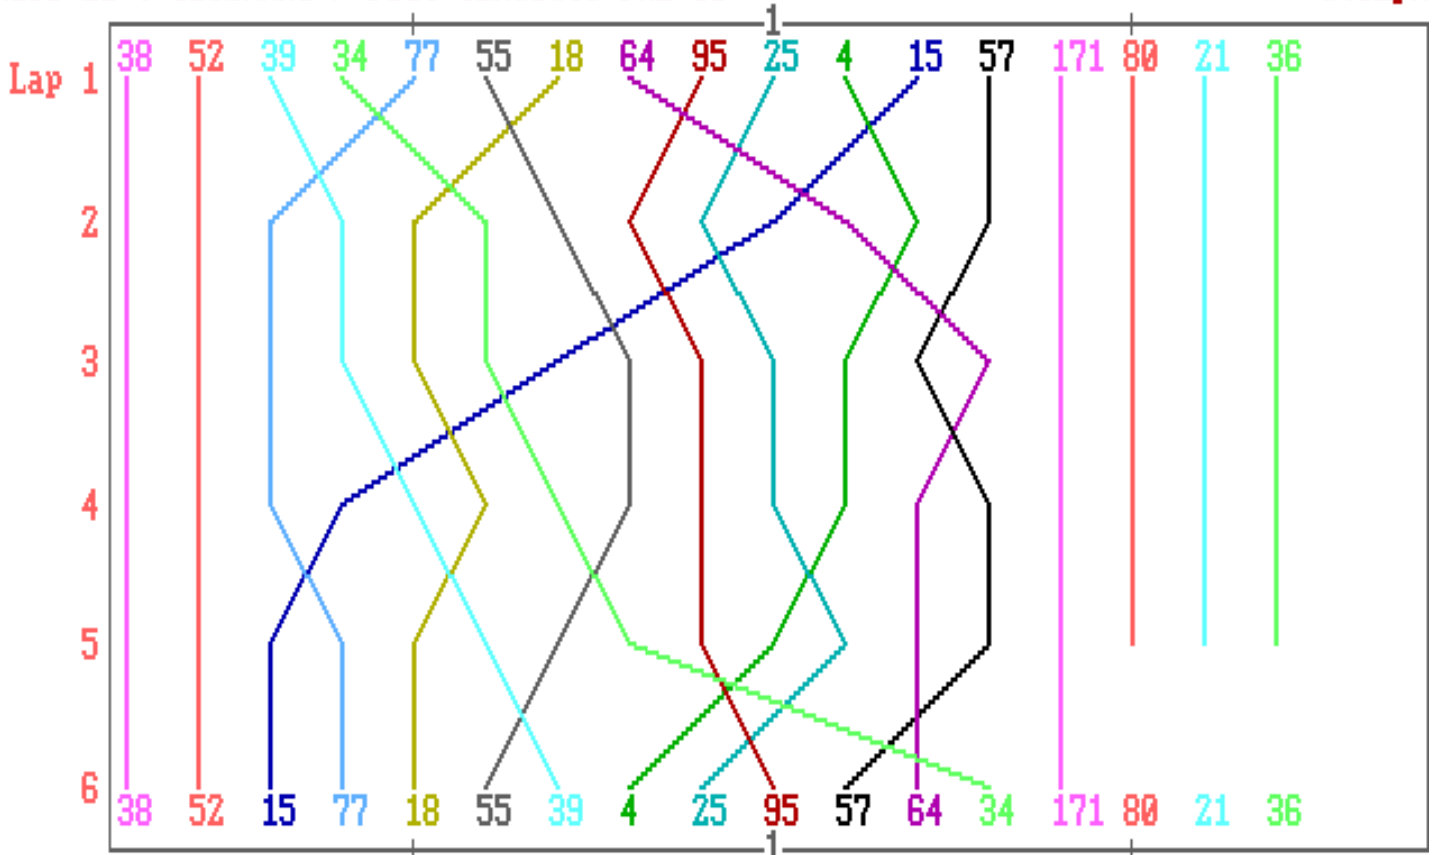

PUKEKOHE PARK RACEWAY
Auckland Motorcycle Club

POST CLASSICS PRE-89 - SENIOR

printed: 5:13

05 April 2008	Race No. 21c	5:02pm to 5:09pm
WEATHER: Overcast, light breeze, cool, track dry.		Track Length: 2.84k

POS	BIKERIDER	MAKE-OF-BIKE	LAPS	ELAPSED	BEST	DIFF.
1ST	52 GREG HASSAN	YAMAHA RV 500	6	6m52.06	1m07.01	+0.00s
2ND	39 HILTON JANE	SUZUKI GSX-R 1100	6	7m14.38	1m10.97	+22.32s
3RD	34 RANDALL DIXON	SUZUKI GSX-R 1100	6	7m26.89	1m10.72	+34.83s
	85 ANTHONY HAIMES	SUZUKI GSX-R 750		Did Not Race		

Race 21 : CLUBMANS / POST CLASSICS PRE 89

5:02pm

PUKEKOHE PARK RACEWAY - Auckland Motorcycle Club
POST CLASSICS PRE-89 - SENIOR

05 April 2008

Race No. 21c

Start Time = 5:02pm

lap	run-time	lap-time	lap	run-time	lap-time	lap	run-time	lap-time
6	7:26.89	1:24.63	6	7:14.38	1:12.78	6	6:52.06	1:08.02
5	6:02.26	1:12.19	5	6:01.60	1:12.36	5	5:44.04	1:08.41
4	4:50.07	1:10.72*	4	4:49.24	1:10.97*	4	4:35.63	1:07.12
3	3:39.35	1:11.65	3	3:38.27	1:11.49	3	3:28.51	1:07.01*
2	2:27.70	1:11.83	2	2:26.78	1:11.21	2	2:21.50	1:08.28
1	1:15.87	1:15.87	1	1:15.57	1:15.57	1	1:13.22	1:13.22