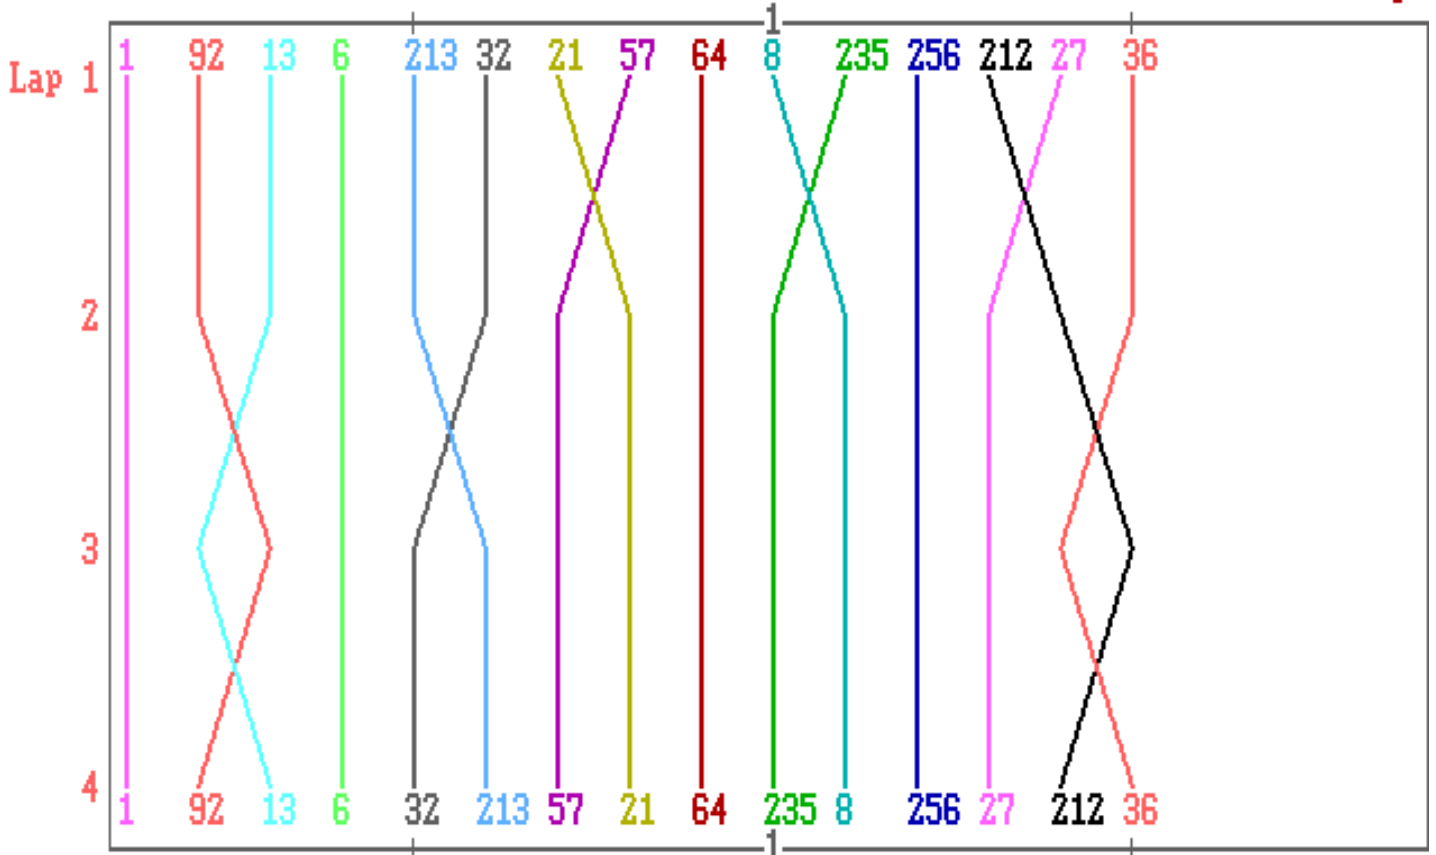

PUKEKOHE PARK RACEWAY
Auckland Motorcycle Club
PROTECTA Insurance Club Champ. Rd
125 GP

printed: 12:39

27 April 2008	Race No. 2a	12:31pm to 12:36pm
WEATHER: Overcast, light breeze, cool, track damp.		Track Length:

POS	BIKERIDER	MAKE-OF-BIKE	LAPS	ELAPSED	BEST	DIFF.
1ST	57 MARK ROBINSON	HONDA RS 125	4	4m44.27	1m08.45	+0.00s
2ND	21 AVALON BIDDLE	HONDA RS 125	4	4m44.44	1m09.52	+0.17s
3RD	8 PAUL COOK	HONDA RS 125	4	5m02.56	1m14.15	+18.29s
4TH	27 MARK LATTAWAY	HONDA RS 125	4	5m15.01	1m15.81	+30.74s

Race 2 : FORMULA 3 / 125GP

12:31pm

PROTECTA Insurance Club Champ. Rd
125 GP

27 April 2008

Race No. 02a

Start Time = 12:31pm

RUN-TIME	LAP-TIME	RUN-TIME	LAP-TIME	RUN-TIME	LAP-TIME
lap mmm:ss.ff mm:ss.ff		lap mmm:ss.ff mm:ss.ff		lap mmm:ss.ff mm:ss.ff	
4 5:02.56 1:14.68		4 4:44.44 1:10.07		4 5:15.01 1:16.31	
3 3:47.88 1:14.78		3 3:34.37 1:09.52 *		3 3:58.70 1:15.81 *	
2 2:33.10 1:14.15 *		2 2:24.85 1:09.62		2 2:42.89 1:17.25	
1 1:18.95 1:18.95		1 1:15.23 1:15.23		1 1:25.64 1:25.64	

BIKE No. : 8
HONDA RS 125
PAUL COOK

BIKE No. : 21
HONDA RS 125
AVALON BIDDLE

BIKE No. : 27
HONDA RS 125
MARK LATTAWAY

RUN-TIME	LAP-TIME
lap mmm:ss.ff mm:ss.ff	
4 4:44.27 1:10.10	
3 3:34.17 1:09.57	
2 2:24.60 1:08.45 *	
1 1:16.15 1:16.15	