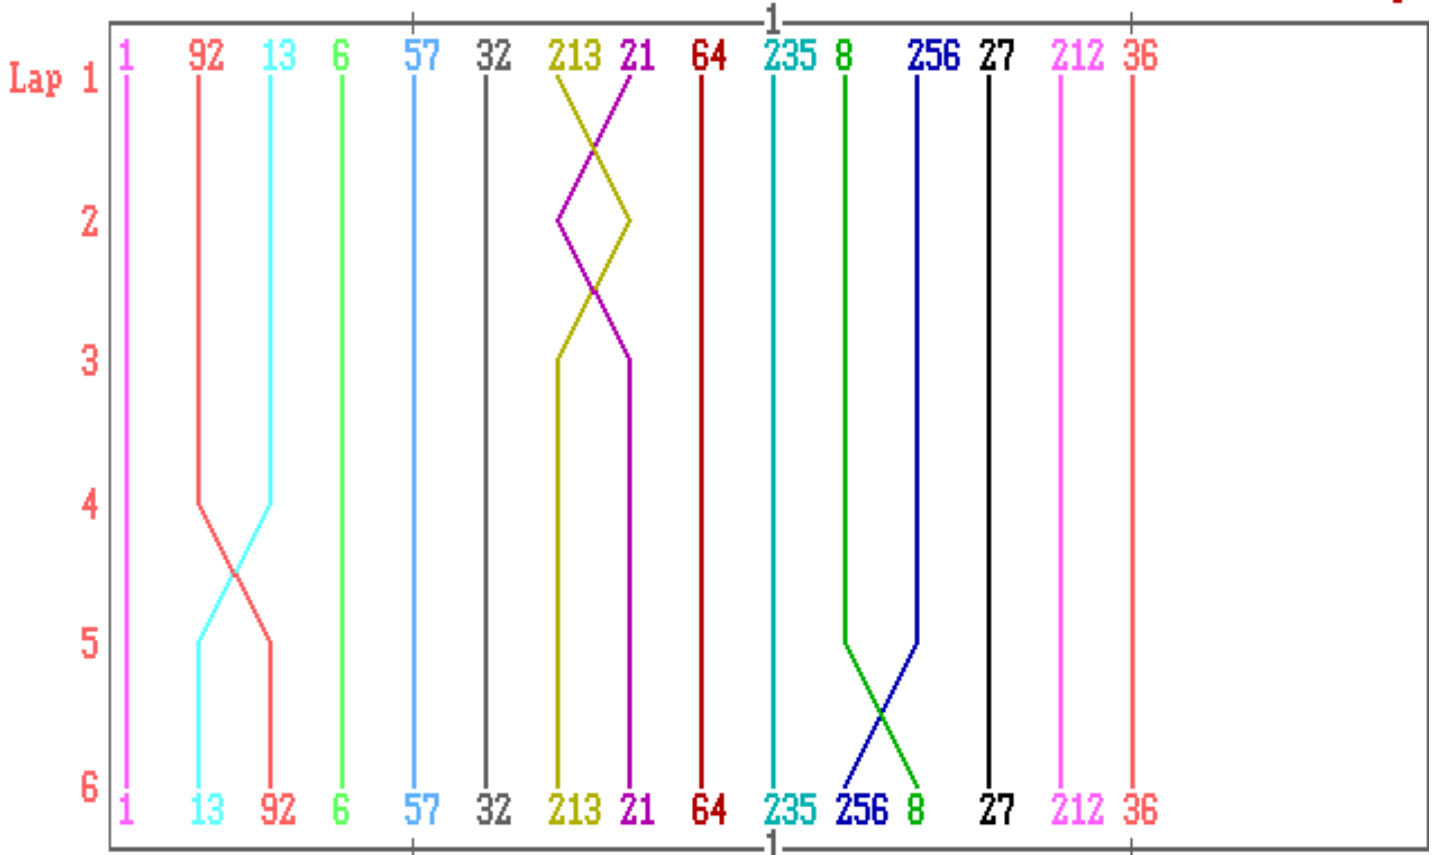

PUKEKOHE PARK RACEWAY
Auckland Motorcycle Club
PROTECTA Insurance Club Champ. Rd
125 GP

printed: 1:55

27 April 2008	Race No. 8a	1:44pm to 1:51pm
WEATHER: Overcast, light breeze, cool, track damp.		Track Length:

POS	BIKERIDER	MAKE-OF-BIKE	LAPS	ELAPSED	BEST	DIFF.
1ST	57 MARK ROBINSON	HONDA RS 125	6	6m58.75	1m07.69	+0.00s
2ND	21 AVALON BIDDLE	HONDA RS 125	6	7m00.24	1m07.82	+1.49s
3RD	8 PAUL COOK	HONDA RS 125	6	7m34.89	1m14.09	+36.14s
4TH	27 MARK LATTAWAY	HONDA RS 125	6	7m45.02	1m15.96	+46.27s

Race 8 : FORMULA 3 / 125GP

1:44pm

PROTECTA Insurance Club Champ. Rd
125 GP

27 April 2008

Race No. 08a

Start Time = 1:44pm

RUN-TIME LAP-TIME			RUN-TIME LAP-TIME			RUN-TIME LAP-TIME		
lap	mmm:ss.ff	mm:ss.ff	lap	mmm:ss.ff	mm:ss.ff	lap	mmm:ss.ff	mm:ss.ff
6	7:34.89	1:14.09 *	6	7:00.24	1:09.15	6	7:45.02	1:16.31
5	6:20.80	1:15.21	5	5:51.09	1:09.01	5	6:28.71	1:15.96 *
4	5:05.59	1:15.02	4	4:42.08	1:08.65	4	5:12.75	1:16.56
3	3:50.57	1:15.27	3	3:33.43	1:10.38	3	3:56.19	1:16.57
2	2:35.30	1:14.65	2	2:23.05	1:07.82 *	2	2:39.62	1:15.97
1	1:20.65	1:20.65	1	1:15.23	1:15.23	1	1:23.65	1:23.65

BIKE No. : 8
HONDA RS 125
PAUL COOK

BIKE No. : 21
HONDA RS 125
AVALON BIDDLE

BIKE No. : 27
HONDA RS 125
MARK LATTAWAY

RUN-TIME LAP-TIME		
lap	mmm:ss.ff	mm:ss.ff
6	6:58.75	1:10.36
5	5:48.39	1:08.81
4	4:39.58	1:09.36
3	3:30.22	1:08.18
2	2:22.04	1:07.69 *
1	1:14.35	1:14.35