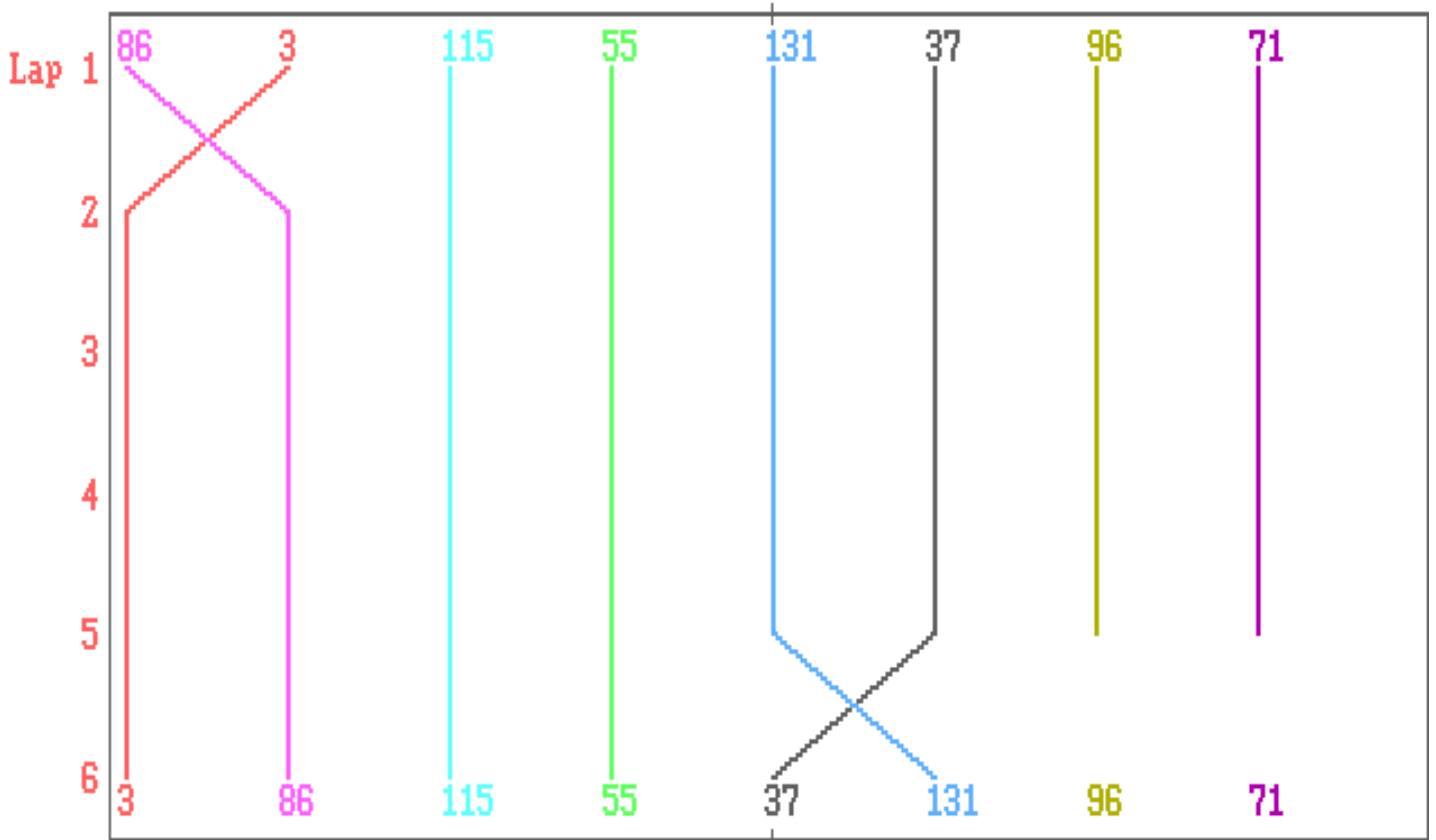

PUKEKOHE PARK RACEWAY
Auckland Motorcycle Club
PROTECTA Insurance Club Champ. Rd
POST CLASSICS - SENIOR

printed: 2:08

27 April 2008	Race No. 9b	1:57pm to 2:06pm
WEATHER: Overcast, light breeze, cool, track damp.		Track Length:

POS	BIKERIDER	MAKE-OF-BIKE	LAPS	ELAPSED	BEST	DIFF.
1ST	86 JIM MANOAH	KAWASAKI Z1A	6	8m03.33	1m19.69	+0.00s
2ND	115 SHANE ROSS	SUZUKI GSX1100	6	8m24.47	1m22.58	+21.14s
DNF	45 DAVID THOMPSON	SUZUKI KATUNA 750	0	Started		
	110 GRAEME PARR	KAWASAKI 1100		Did Not Race		

Race 9 : POST CLASSIC - JUNIOR/SENIOR

1:57pm