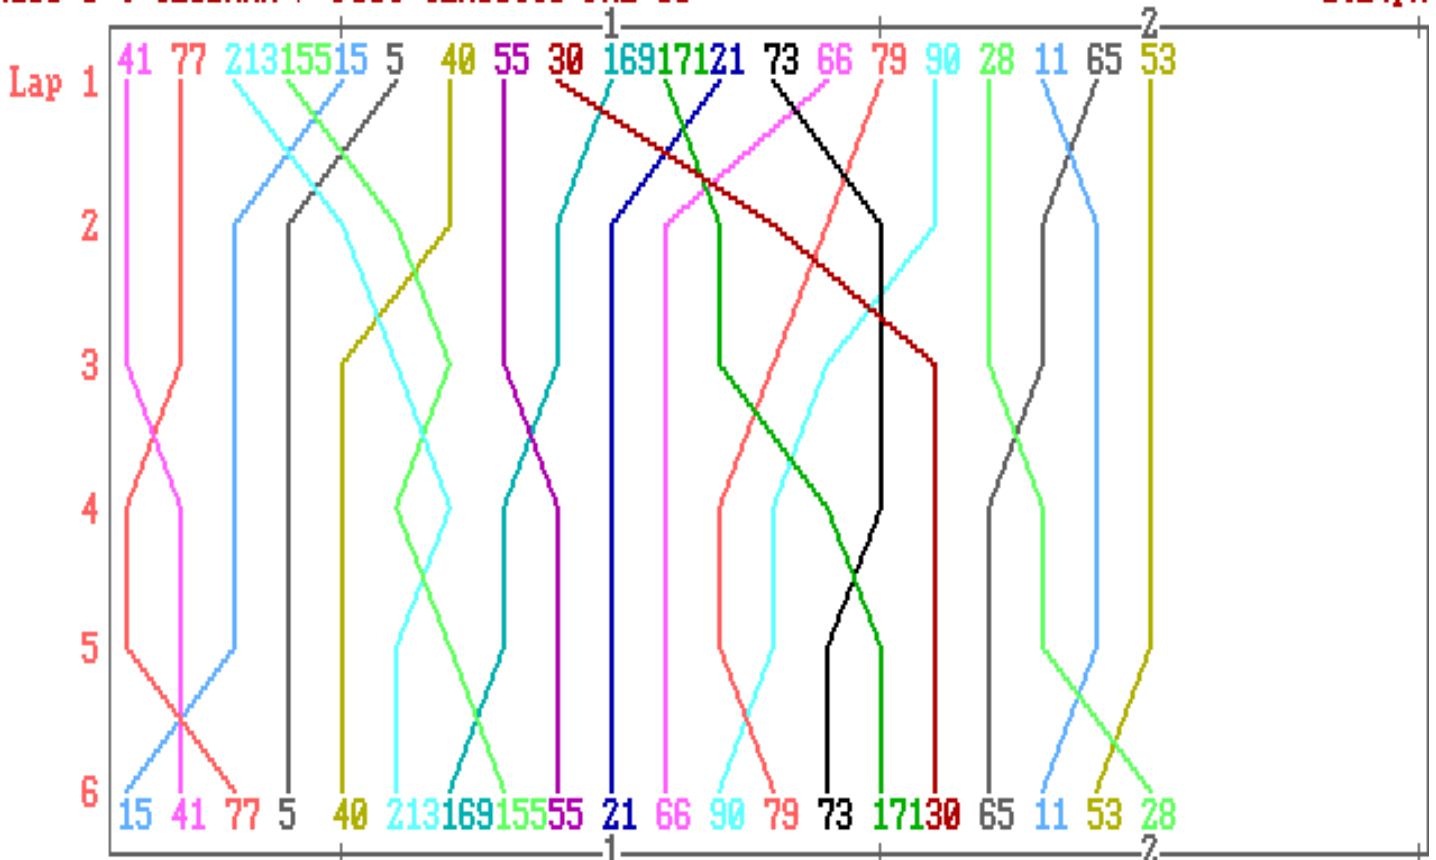

PUKEKOHE PARK RACEWAY
Auckland Motorcycle Club

POST CLASSICS PRE-89 - JUNIOR

printed: 1:36

05 October 2008	Race No. 6a	1:24pm to 1:32pm
WEATHER: Overcast, light breeze, cool, track dry.		Track Length: 2.84k

POS	BIKERIDER	MAKE-OF-BIKE	LAPS	ELAPSED	BEST	DIFF.
1ST	213 GEOFF IRVING	YAMAHA FZR 600	6	7m08.50	1m09.24	+0.00s
2ND	55 TREVOR TAYLOR	YAMAHA TZ 250	6	7m16.69	1m10.67	+8.19s
3RD	171 GREG PAGE	HONDA VFR 400	6	7m39.26	1m14.00	+30.76s
4TH	30 RANDY SCOTT	HONDA CBR 600	6	7m58.77	1m17.74	+50.27s
5TH	28 DAVID SMITH	YAMAHA TZR 250	6	8m07.95	1m19.58	+59.45s
DNF	235 JAMES JARMAN	HONDA CBR 400 RR	0	Started		
	64 MAT RENNIE	HONDA VFR 400		Did Not Race		

Race 6 : CLUBMAN / POST CLASSICS PRE 89

1:24pm

PUKEKOHE PARK RACEWAY - Auckland Motorcycle Club
POST CLASSICS PRE-89 - JUNIOR

05 October 2008

Race No. 06a

Start Time = 1:24pm

RUN-TIME	LAP-TIME	RUN-TIME	LAP-TIME	RUN-TIME	LAP-TIME
lap mmm:ss.ff mm:ss.ff		lap mmm:ss.ff mm:ss.ff		lap mmm:ss.ff mm:ss.ff	
6 8:07.95 1:20.27		6 7:58.77 1:20.01		6 7:16.69 1:10.71	
5 6:47.68 1:19.98		5 6:38.76 1:21.57		5 6:05.98 1:10.67 *	
4 5:27.70 1:19.93		4 5:17.19 1:17.74 *		4 4:55.31 1:12.56	
3 4:07.77 1:20.19		3 3:59.45 1:19.14		3 3:42.75 1:11.24	
2 2:47.58 1:19.58 *		2 2:40.31 1:17.97		2 2:31.51 1:12.22	
1 1:28.00 1:28.00		1 1:22.34 1:22.34		1 1:19.29 1:19.29	

BIKE No. : 28
YAMAHA TZR 250
DAVID SMITH

BIKE No. : 30
HONDA CBR 600
RANDY SCOTT

BIKE No. : 55
YAMAHA TZ 250
TREVOR TAYLOR

RUN-TIME	LAP-TIME	RUN-TIME	LAP-TIME
lap mmm:ss.ff mm:ss.ff		lap mmm:ss.ff mm:ss.ff	
6 7:39.26 1:14.00 *		6 7:08.50 1:09.24 *	
5 6:25.26 1:15.47		5 5:59.26 1:09.80	
4 5:09.79 1:15.54		4 4:49.46 1:10.89	
3 3:54.25 1:15.56		3 3:38.57 1:10.77	
2 2:38.69 1:15.84		2 2:27.80 1:11.05	
1 1:22.85 1:22.85		1 1:16.75 1:16.75	