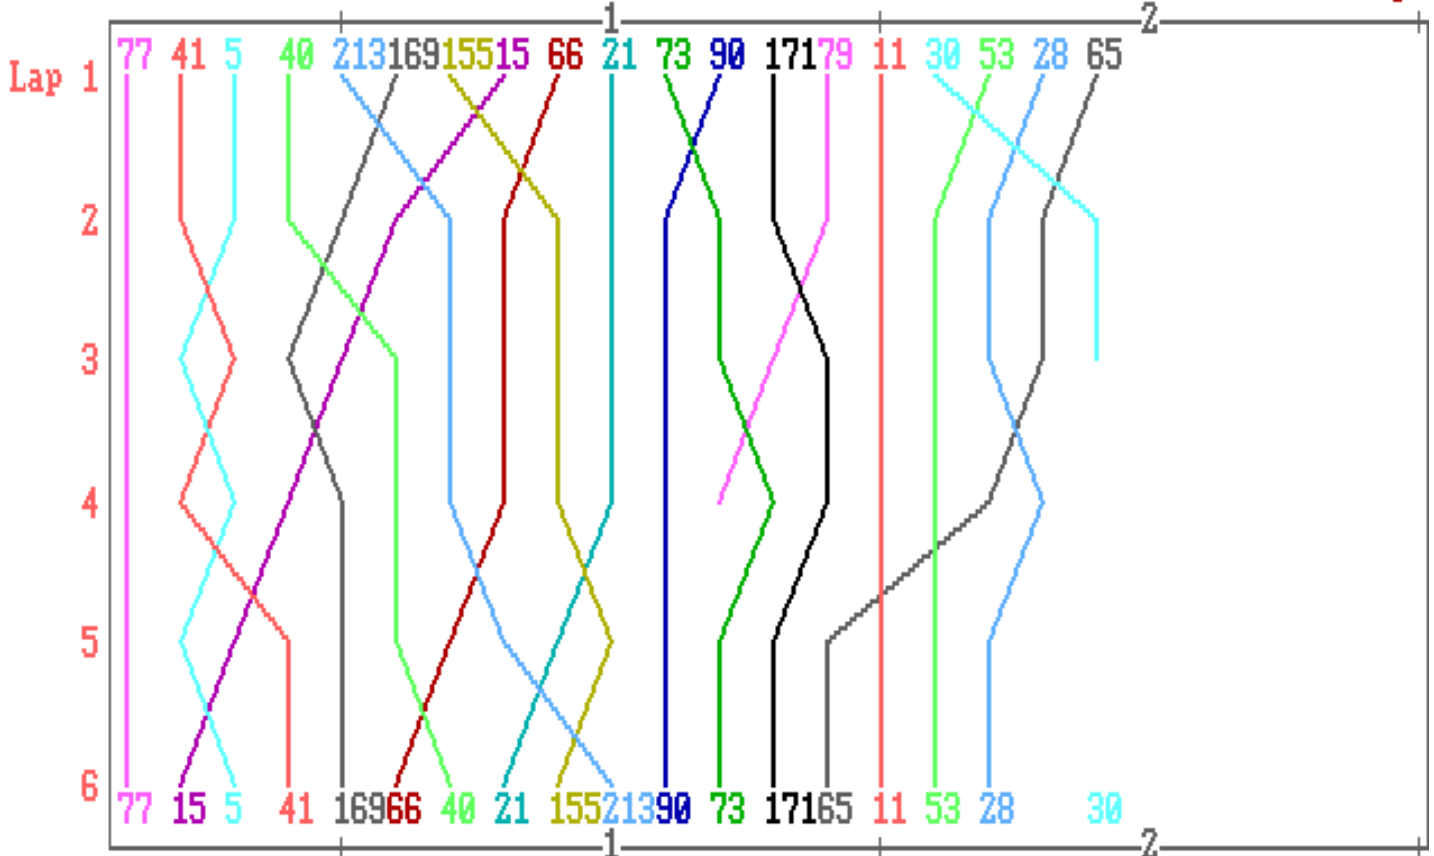

PUKEKOHE PARK RACEWAY
Auckland Motorcycle Club

POST CLASSICS PRE-89 - JUNIOR

printed: 3:38

05 October 2008	Race No. 13a	2:57pm to 3:05pm
WEATHER: Overcast, light breeze, cool, track dry.		Track Length: 2.84k

POS	BIKERIDER	MAKE-OF-BIKE	LAPS	ELAPSED	BEST	DIFF.
1ST	213 GEOFF IRVING	YAMAHA FZR 600	6	7m12.83	1m10.56	+0.00s
2ND	171 GREG PAGE	HONDA VFR 400	6	7m38.62	1m14.84	+25.79s
3RD	28 DAVID SMITH	YAMAHA TZR 250	6	8m15.48	1m19.06	+62.65s
DNF	30 RANDY SCOTT	HONDA CBR 600	3	4m21.69 #	1m25.41	+3 laps
DNF	55 TREVOR TAYLOR	YAMAHA TZ 250	0	Started		
	64 MAT RENNIE	HONDA VFR 400		Did Not Race		
	235 JAMES JARMAN	HONDA CBR 400 RR		Did Not Race		

= Less Than 65% of Race Complete

Race 13 : CLUBMAN / POST CLASSICS PRE 89

2:57pm