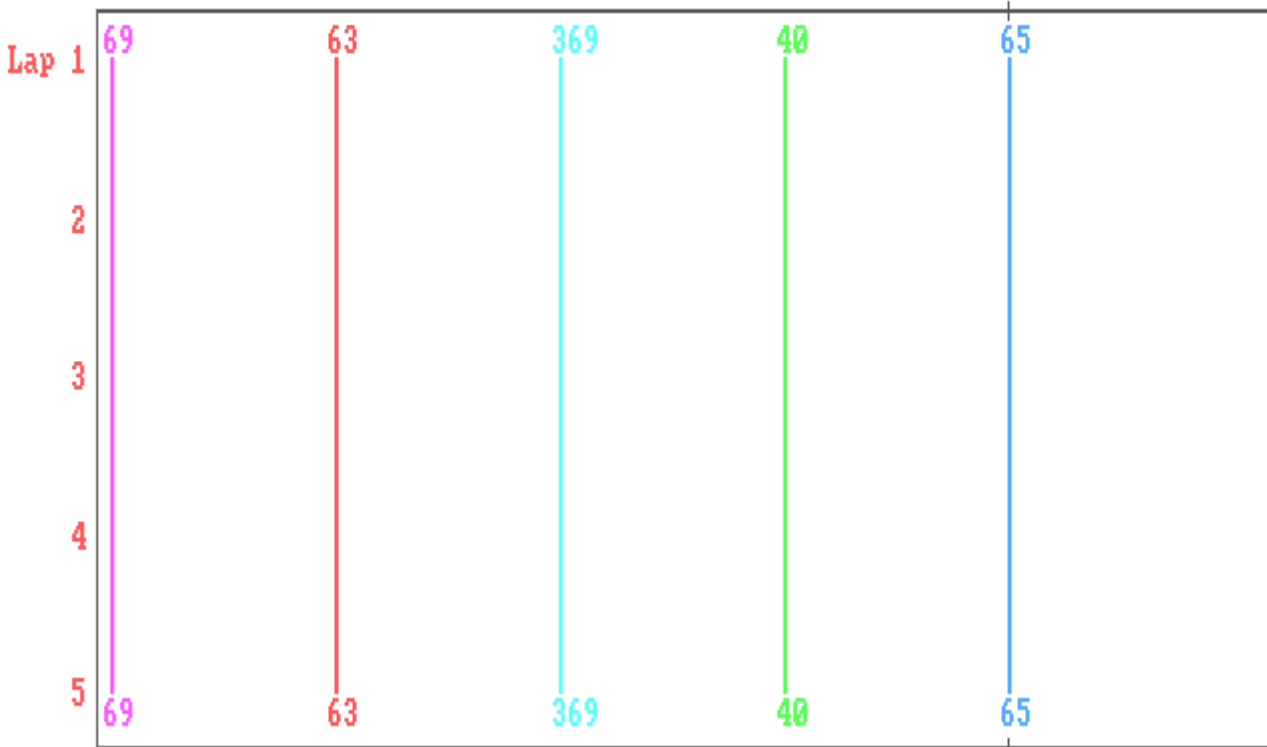

PUKEKOHE PARK RACEWAY
Auckland Motorcycle Club

RICOH

CLUBMAN

printed: 2:12

26 April 2009	Race No. 5	1:57pm to 2:04pm
WEATHER: Overcast, light breeze, cool, track wet.		Track Length: 2.84k

POS	BIKERIDER	MAKE-OF-BIKE	LAPS	ELAPSED	BEST	DIFF.
1ST	69 DAVID McARTHUR	KAWASAKI ZX10R	5	6m32.22	1m16.24	+0.00s
2ND	63 CAMERON FUGE	SUZUKI GSX-R 600	5	6m50.87	1m19.60	+18.65s
3RD	369 MICHAEL CROSS	SUZUKI GSXR 600	5	7m14.07	1m24.95	+41.85s
4TH	40 PAUL MURPHY	KAWASAKI 636	5	7m31.88	1m29.33	+59.66s
5TH	65 RICHARD WARREN	YAMAHA FZR 600	5	7m49.02	1m30.48	+76.80s
	15 NIGEL LENNOX	YAMAHA R1		Did Not Race		
	21 BRUCE ALEXANDER	HONDA CBR 600RR		Did Not Race		
	24 GLENN ANDREWS	SUZUKI RF600RR		Did Not Race		
	90 TOBY HALL	SUZUKI SV1000S		Did Not Race		
	93 ALAN MORRIS	YAMAHA SR500		Did Not Race		
	113 ANDREW SHAW	TRIUMPH 675		Did Not Race		
	155 DARRIN MADGWICK	YAMAHA R6		Did Not Race		
	235 SIMON JARMAN			Did Not Race		

Race 5 : CLUBMAN

1:57pm

PUKEKOHE PARK RACEWAY - Auckland Motorcycle Club
CLUBMAN

26 April 2009

Race No. 5

Start Time = 1:57pm

RUN-TIME LAP-TIME			RUN-TIME LAP-TIME			RUN-TIME LAP-TIME		
lap	mmm:ss.ff	mm:ss.ff	lap	mmm:ss.ff	mm:ss.ff	lap	mmm:ss.ff	mm:ss.ff
5	7:31.88	1:29.57	5	6:50.87	1:22.39	5	7:49.02	1:34.35
4	6:02.31	1:30.47	4	5:28.48	1:19.60*	4	6:14.67	1:30.48*
3	4:31.84	1:29.47	3	4:08.88	1:19.77	3	4:44.19	1:32.45
2	3:02.37	1:29.33*	2	2:49.11	1:20.35	2	3:11.74	1:32.59
1	1:33.04	1:33.04	1	1:28.76	1:28.76	1	1:39.15	1:39.15

BIKE No. : 40
KAWASAKI 636
PAUL MURPHY

BIKE No. : 63
SUZUKI GSX-R 600
CAMERON FUGE

BIKE No. : 65
YAMAHA FZR 600
RICHARD WARREN

RUN-TIME LAP-TIME			RUN-TIME LAP-TIME		
lap	mmm:ss.ff	mm:ss.ff	lap	mmm:ss.ff	mm:ss.ff
5	6:32.22	1:18.03	5	7:14.07	1:25.60
4	5:14.19	1:17.69	4	5:48.47	1:25.62
3	3:56.50	1:18.43	3	4:22.85	1:25.16
2	2:38.07	1:16.24*	2	2:57.69	1:24.95*
1	1:21.83	1:21.83	1	1:32.74	1:32.74