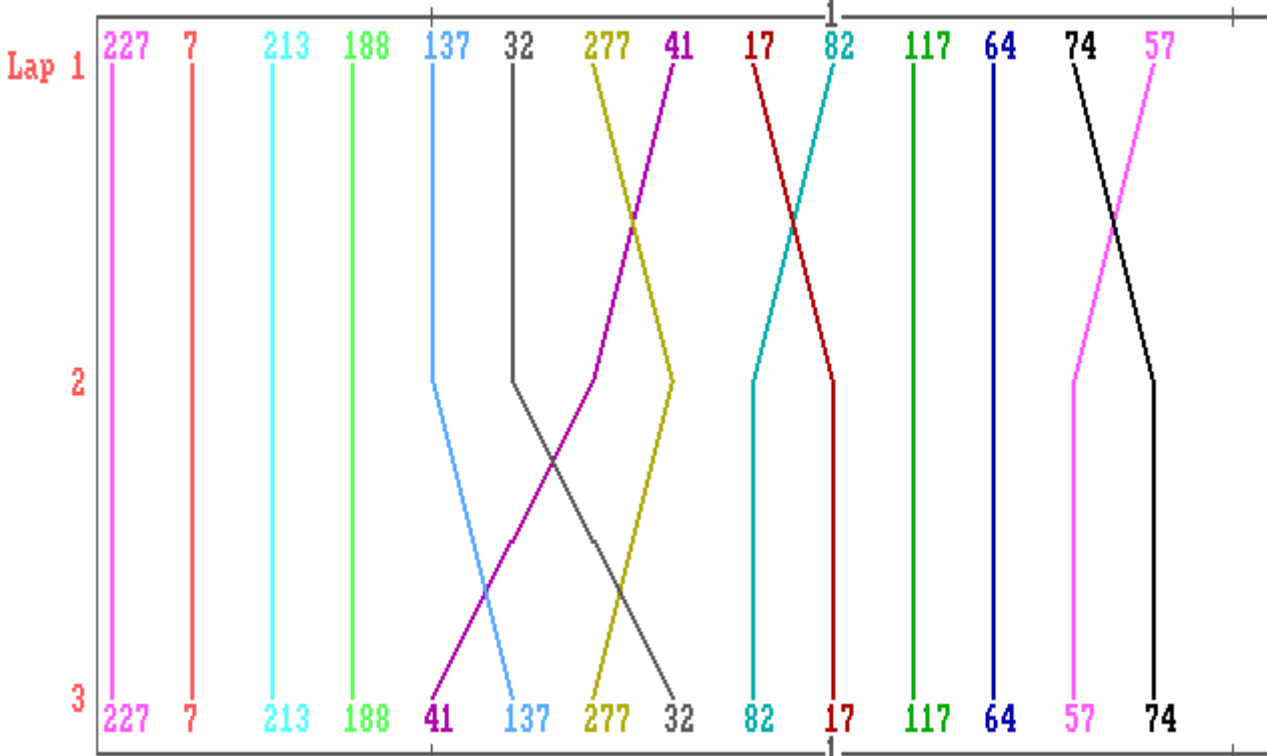

PUKEKOHE PARK RACEWAY
Auckland Motorcycle Club

125GP

printed: 2:20

31 May 2009	Race No. 6b	2:08pm to 2:12pm
WEATHER: Sunny, no cloud, no breeze, cool, track drying.		Track Length: 2.84k

POS	BIKERIDER	MAKE-OF-BIKE	LAPS	ELAPSED	BEST	DIFF.
1ST	41 JADEN HASSAN	YAMAHA TZ125	3	3m41.09	1m10.37	+0.00s
2ND	82 PHIL RICHARDS	HONDA RS125	3	3m49.60	1m13.47	+8.51s
3RD	74 CALLUM BULLARD	YAMAHA TZ125	3	4m00.30	1m16.73	+19.21s
	5 JAMES MCKAY	HONDA RS125		Did Not Race		

Race 6 : FORMULA 3 / 125 GP / PRO-TWINS

2:08pm

PUKEKOHE PARK RACEWAY - Auckland Motorcycle Club
125GP

31 May 2009

Race No. 06b

Start Time = 2:08pm

RUN-TIME		LAP-TIME		RUN-TIME		LAP-TIME		RUN-TIME		LAP-TIME	
lap	mm:ss.ff	mm:ss.ff	*	lap	mm:ss.ff	mm:ss.ff	*	lap	mm:ss.ff	mm:ss.ff	*
3	3:41.09	1:10.37	*	3	4:00.30	1:16.73	*	3	3:49.60	1:14.08	
2	2:30.72	1:11.40		2	2:43.57	1:17.55		2	2:35.52	1:13.47	*
1	1:19.32	1:19.32		1	1:26.02	1:26.02		1	1:22.05	1:22.05	