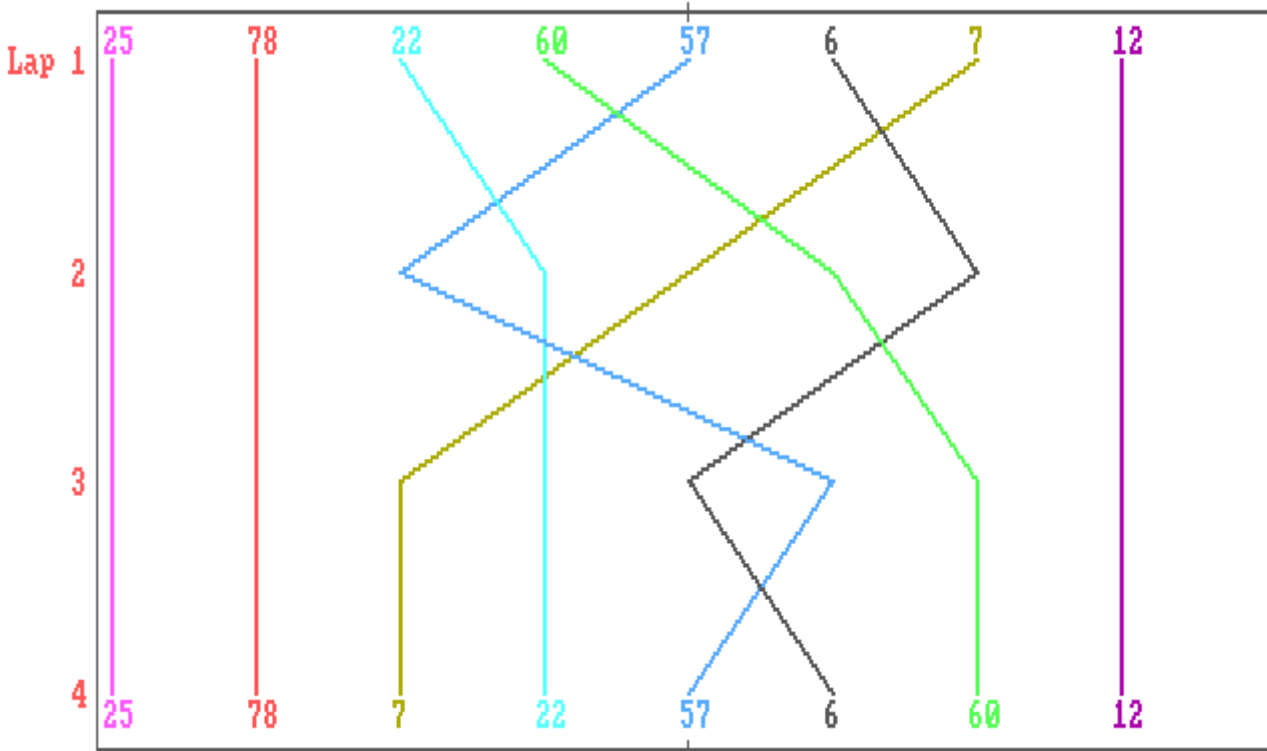

Track Length: 2.84k

POS	CAR	DRIVER	MAKE-OF-CAR	LAPS	ELAPSED	BEST	DIFF.
1ST	7	GLEN WENDLEBORNE	4	5m50.11	1m25.39	+0.00s
2ND	57	SAM LEVIN	4	6m11.54	1m26.00	+21.43s
3RD	6	ANDREW LAMB	4	6m20.80	1m32.45	+30.69s
4TH	22	BRUCE HUTCHINGS	4	6m25.82	1m33.66	+35.71s
5TH	60	ROSS ADDLINGTON	4	6m34.22	1m36.11	+44.11s
6TH	12	MARCEL PLAISER	4	6m46.28	1m34.67	+56.17s
	24	JEFF GLOVER		Did Not Race		
	25	PAUL MORGAN		Did Not Race		
	50	SHANE SIMPSON		Did Not Race		
	66	RON LANDSDOWNE		Did Not Race		
	308	TIM IRELAND		Did Not Race		

Race 10 : GROUP 5 - SINGLES 1 & 2

2:44pm

PUKEKOHE PARK RACEWAY - Commodore Car Club
GROUP 5 - SINGLES 1 & 2

11 September 2011

Race No. 11

Start Time = 2:44pm

RUN-TIME LAP-TIME			RUN-TIME LAP-TIME			RUN-TIME LAP-TIME		
lap	mm:ss.ff	mm:ss.ff	lap	mm:ss.ff	mm:ss.ff	lap	mm:ss.ff	mm:ss.ff
4	6:20.80	1:32.45 *	4	5:50.11	1:26.55	4	6:46.28	1:55.13
3	4:48.35	1:34.88	3	4:23.56	1:27.39	3	4:51.15	1:36.63
2	3:13.47	1:35.14	2	2:56.17	1:25.39 *	2	3:14.52	1:34.67 *
1	1:38.33	1:38.33	1	1:30.78	1:30.78	1	1:39.85	1:39.85

CAR No. : 6

CAR No. : 7

CAR No. : 12

.....
ANDREW LAMB

.....
GLEN WENDLEBORNE

.....
MARCEL PLAISER

RUN-TIME LAP-TIME			RUN-TIME LAP-TIME			RUN-TIME LAP-TIME		
lap	mm:ss.ff	mm:ss.ff	lap	mm:ss.ff	mm:ss.ff	lap	mm:ss.ff	mm:ss.ff
4	6:25.82	1:34.90	4	6:11.54	1:26.00 *	4	6:34.22	1:37.68
3	4:50.92	1:35.31	3	4:45.54	1:45.26	3	4:56.54	1:38.74
2	3:15.61	1:33.66 *	2	3:00.28	1:27.44	2	3:17.80	1:36.11 *
1	1:41.95	1:41.95	1	1:32.84	1:32.84	1	1:41.69	1:41.69

CAR No. : 22

CAR No. : 57

CAR No. : 60

.....
BRUCE HUTCHINGS

.....
SAM LEVIN

.....
ROSS ADDLINGTON