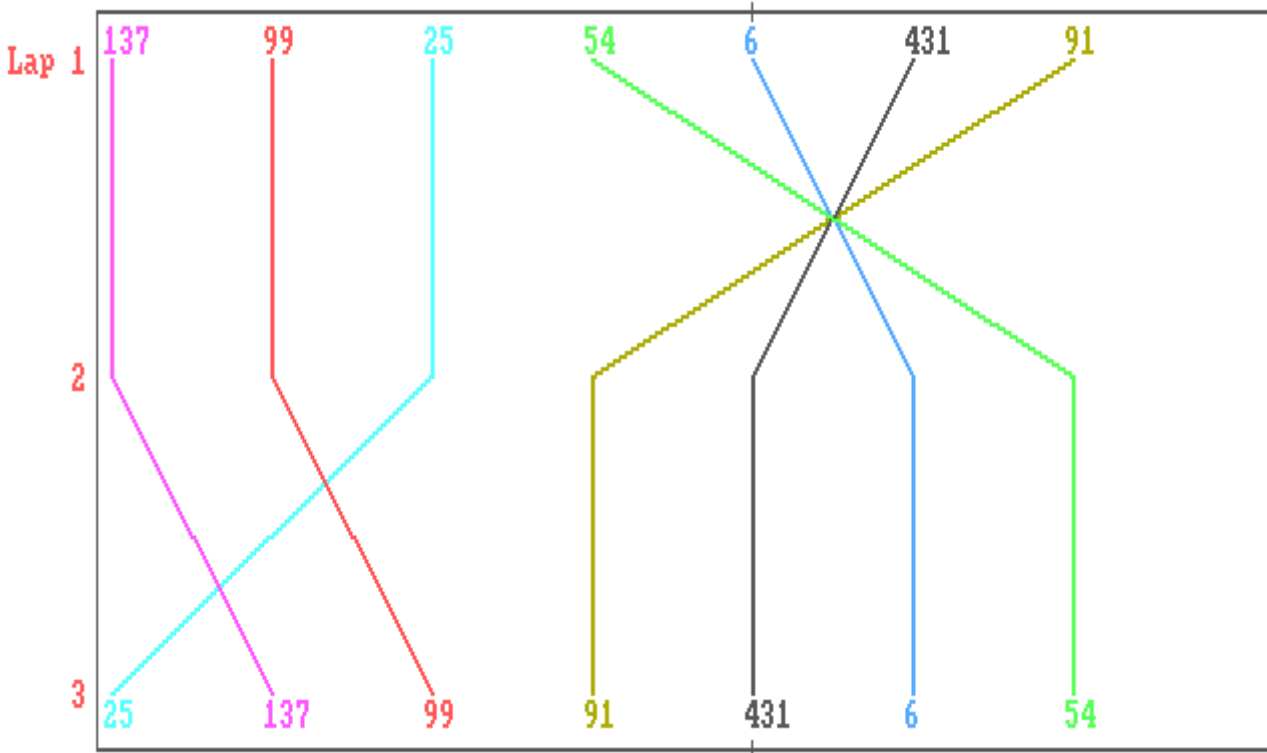

HOLDEN

PUKEKOHE PARK RACEWAY
Commodore Car Club

GROUP 3 - DUALS 2

printed: 11:05

17 June 2012	Practice No. 3	10:58am to 11:02am

WEATHER: Sunny, some cloud, no breeze, cold, track dry.

Track Length: 2.84k

POS	CAR	DRIVER	MAKE-OF-CAR	LAPS	ELAPSED	BEST	DIFF.
1ST	25	RICHARD MASON	.....	3	3m28.99	1m07.23	+0.00s
2ND	99	LAURENCE BERTRAM	.....	3	3m38.69	1m10.24	+9.70s
3RD	137	WAYNE BENNETT	.....	3	3m41.59	1m09.99	+12.60s
4TH	91	GLENN FORMAN	.....	3	3m48.53	1m12.49	+19.54s
5TH	431	PHIL JOSEPHS	.....	3	3m57.67	1m15.30	+28.68s
6TH	6	AMDREW LAMB	.....	3	4m16.87	1m23.35	+47.88s
7TH	54	PAUL WILLIAMS	.....	3	4m26.56	1m25.76	+57.57s
	24	STEVE ROBINSON	.....		Did Not Race		

Race 3 : GROUP 3 - DUALS 2

10:58am