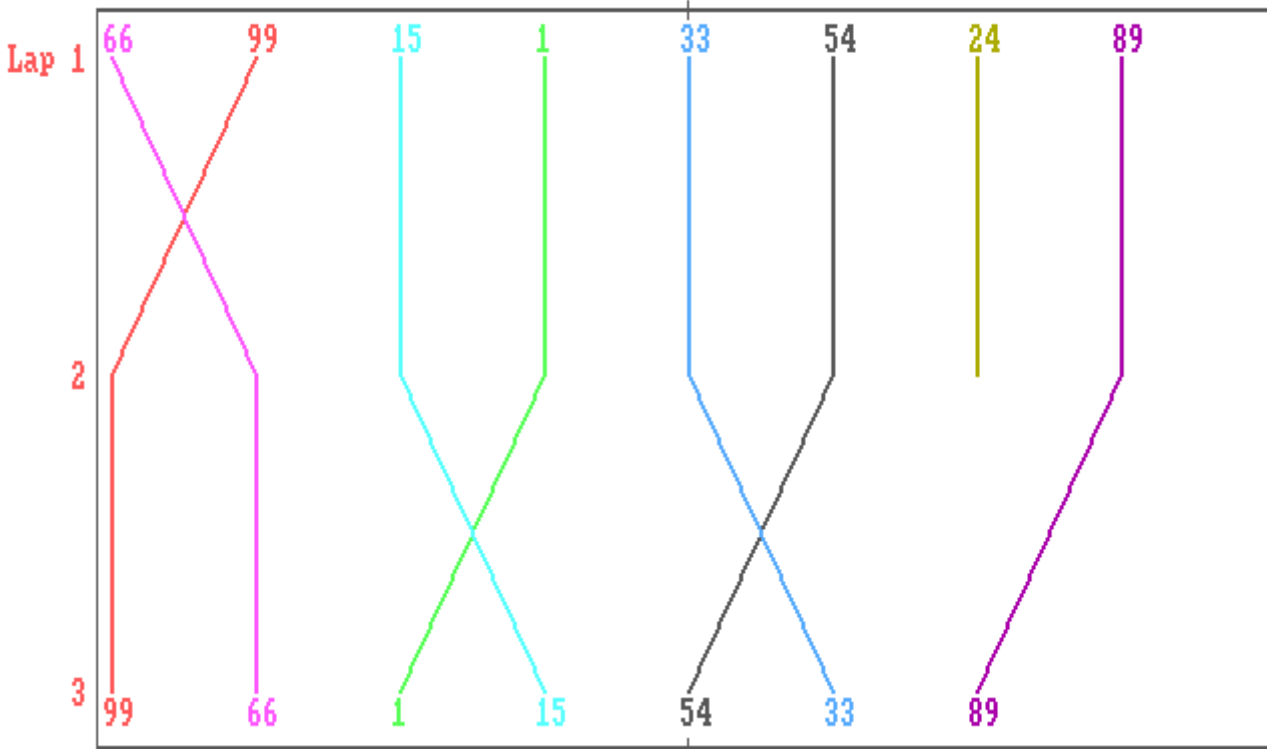

HOLDEN

PUKEKOHE PARK RACEWAY
Commodore Car Club

GROUP 5 - SINGLES 3

printed: 11:27

17 June 2012	Practice No. 5	11:18am to 11:22am

WEATHER: Sunny, some cloud, no breeze, cold, track dry.

Track Length: 2.84k

POS	CAR	DRIVER	MAKE-OF-CAR	LAPS	ELAPSED	BEST	DIFF.
1ST	99	LAURANCE BERTRAM	.....	3	3m39.67	1m08.67	+0.00s
2ND	66	RON LANSDOWN	.....	3	4m10.22	1m20.43	+30.55s
3RD	54	PAUL WILLIAMS	.....	3	4m22.71	1m24.46	+43.04s
4TH	33	DEMETRIOUS ALUPIS	.....	3	4m35.88	1m27.27	+56.21s
5TH	15			3	4m38.68	1m30.06	+59.01s
6TH	1			3	4m39.34	1m22.67	+59.67s
DNF	24	STEVE ROBINSON	.....	2	3m00.77 #	1m25.85	+1 lap
	10	RYAN VAN DER PLAN	.....		Did Not Race		
	42	COLIN PAULING	.....		Did Not Race		

= Less Than 75% of Race Complete

Race 5 : GROUP 5 - SINGLES 3

11:18am