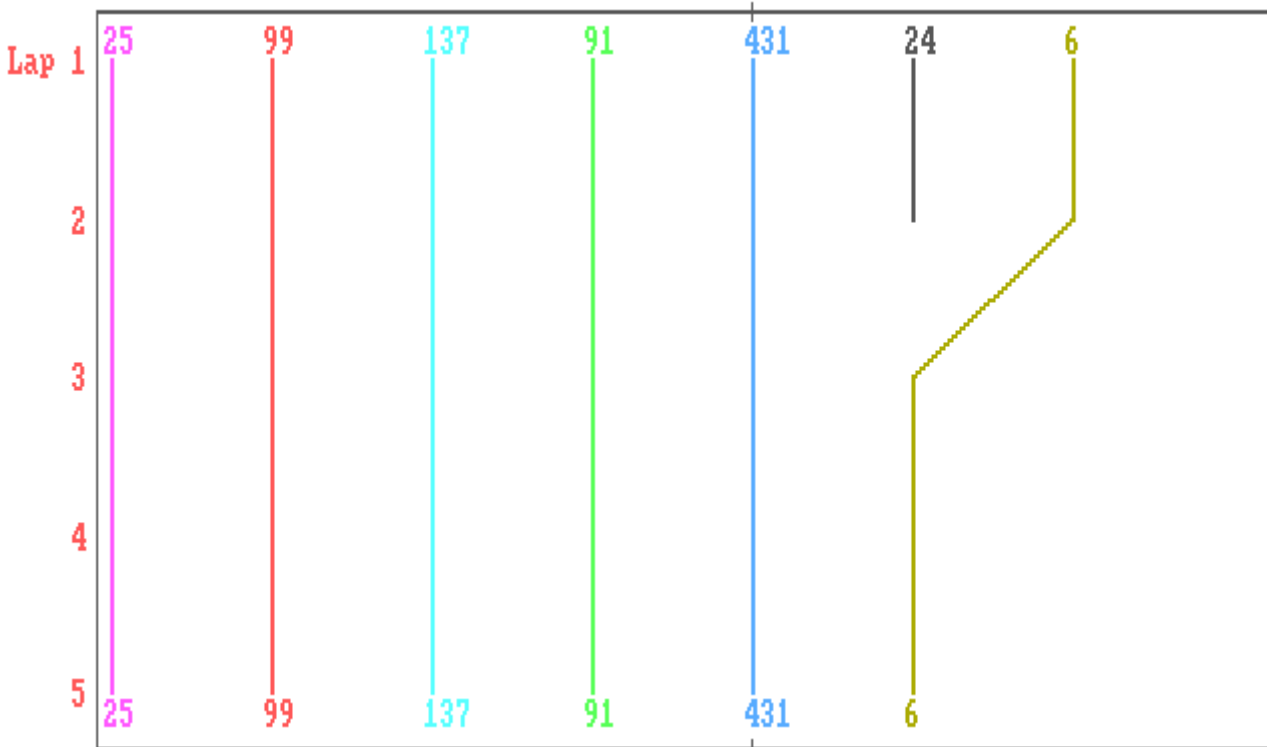

Track Length: 2.84k

POS	CAR	DRIVER	MAKE-OF-CAR	LAPS	ELAPSED	BEST	DIFF.
1ST	25	RICHARD MASON	5	5m33.36	1m04.99	+0.00s
2ND	99	LAURENCE BERTRAM	5	5m54.53	1m08.99	+21.17s
3RD	137	WAYNE BENNETT	5	6m00.17	1m10.38	+26.81s
4TH	91	GLENN FORMAN	5	6m03.00	1m10.43	+29.64s
5TH	431	PHIL JOSEPHS	5	6m22.94	1m14.36	+49.58s
6TH	6	AMDREW LAMB	5	6m54.61	1m21.55	+81.25s
DNF	24	STEVE ROBINSON	2	2m40.32 #	1m16.23	+3 laps
	54	PAUL WILLIAMS		Did Not Race		

= Less Than 75% of Race Complete

Race 8 : GROUP 3 - DUALS 2

1:29pm

PUKEKOHE PARK RACEWAY - Commodore Car Club
 GROUP 3 - DUALS 2

17 June 2012

Race No. 08

Start Time = 1:29pm

lap	mm:ss.ff	mm:ss.ff
5	6:54.61	1:22.26
4	5:32.35	1:22.55
3	4:09.80	1:22.44
2	2:47.36	1:21.55*
1	1:25.81	1:25.81

lap	mm:ss.ff	mm:ss.ff
2	2:40.32	1:16.23*
1	1:24.09	1:24.09

lap	mm:ss.ff	mm:ss.ff
5	5:33.36	1:05.83
4	4:27.53	1:05.59
3	3:21.94	1:05.16
2	2:16.78	1:04.99*
1	1:11.79	1:11.79

CAR No. : 6

CAR No. : 24

CAR No. : 25

lap	mm:ss.ff	mm:ss.ff
5	6:22.94	1:14.80
4	5:08.14	1:14.36*
3	3:53.78	1:14.78
2	2:39.00	1:15.75
1	1:23.25	1:23.25

CAR No. : 431

.....
 PHIL JOSEPHS