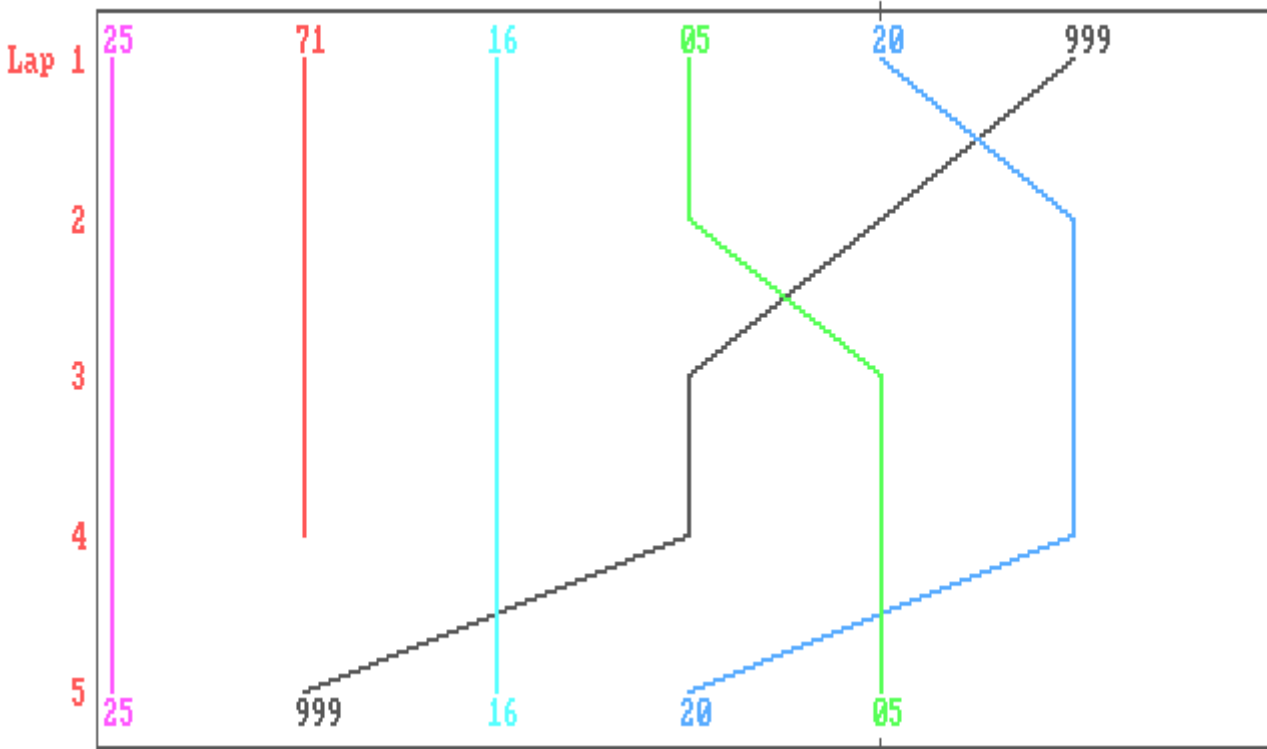

HOLDEN

PUKEKOHE PARK RACEWAY
Commodore Car Club

GROUP 4 - SINGLES 2

printed: 2:56

17 June 2012	Race No. 14	2:47pm to 2:53pm

WEATHER: Sunny, some cloud, no breeze, cold, track dry.

Track Length: 2.84k

POS	CAR	DRIVER	MAKE-OF-CAR	LAPS	ELAPSED	BEST	DIFF.
1ST	25	RICHARD MASON	.....	5	5m35.67	1m05.08	+0.00s
2ND	999			5	6m13.22	1m10.46	+37.55s
3RD	16			5	6m31.64	1m16.35	+55.97s
4TH	20	JIM COOPER	.....	5	6m49.01	1m19.58	+73.34s
5TH	05	ADAM WATT	.....	5	6m58.33	1m18.38	+82.66s
DNF	71	PAUL GIBBONS	.....	4	5m10.61	1m15.67	+1 lap
	8	DAVE HEWSON	.....		Did Not Race		

Race 14 : GROUP 4 - SINGLES 2

2:47pm