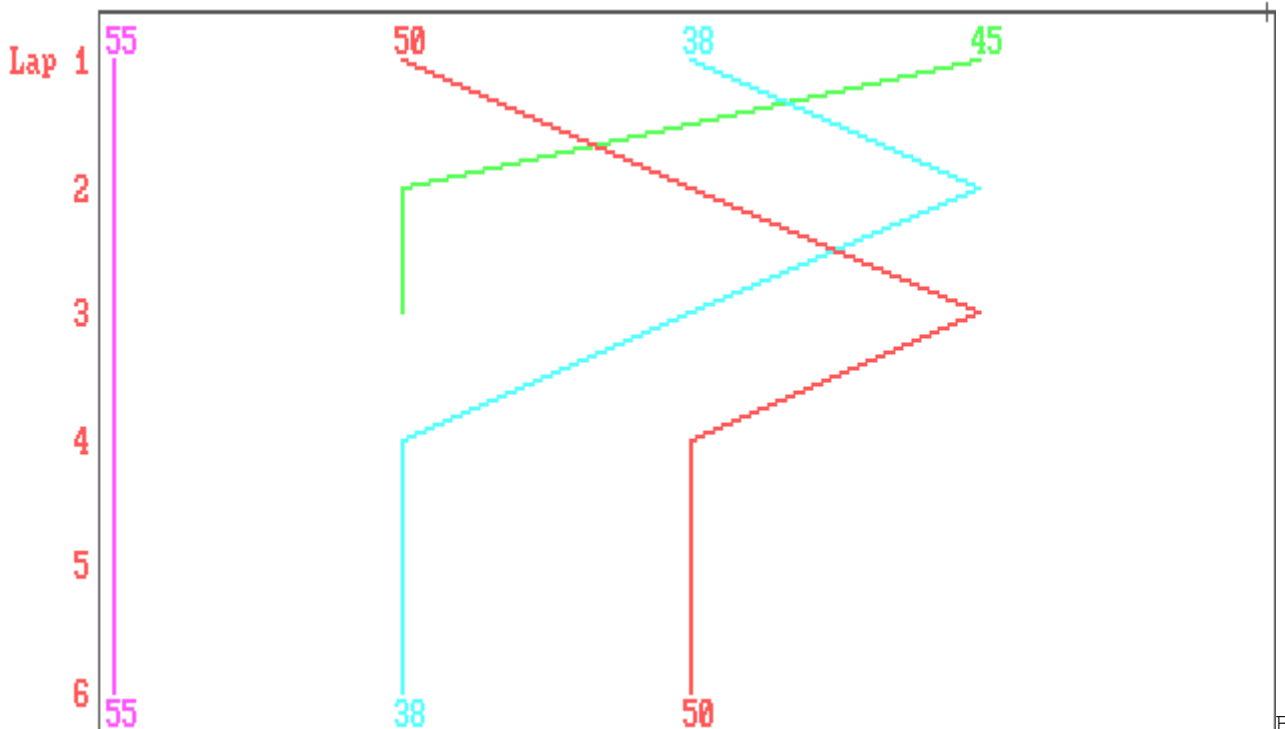

PUKEKOHE PARK RACEWAY
Hamilton Motorcycle Club

SIDECARS

printed: 2:04

25 September 2022	Race No. 7	1:53pm to 2:02pm
WEATHER: Sunny, no breeze, warm, track dry.		Track Length: 2.91k

POS	BIKERIDER	MAKE-OF-BIKE	YR/HOMETOWN	LAPS	ELAPSED	BEST	DIFF
1ST	55 P.DOWMAN/M.DOWMAN	WINDLE F2 SUZUKI 600	1996 WHANGANUI	6	8m30.60	1m22.86	+0.00s
2ND	38 D.WILLIAMS/B.FLYNN	SSR CARBON SUZ.1K K4	2012 WAVERLEY	6	8m35.99	1m22.71	+5.39s
3RD	50 D.JAMES/A.SHIELDS	SUZUKI GSXR 600	2007 MANGONUI	6	9m04.80	1m26.75	+34.20s
DNF	45 B.RICKARD/D.PRENTIS	WINDLE YAMAHA R1 1K	2014 GISBORNE	3	4m24.12 #	1m23.53	+3 laps
	67 D.MCARTHUR/J.KEELING	ANDERSON R1 1000	2008 TAUPIRI			Did Not Race	

= Less Than 65% of Race Complete

Race 7 : SIDECARS

1:53pm