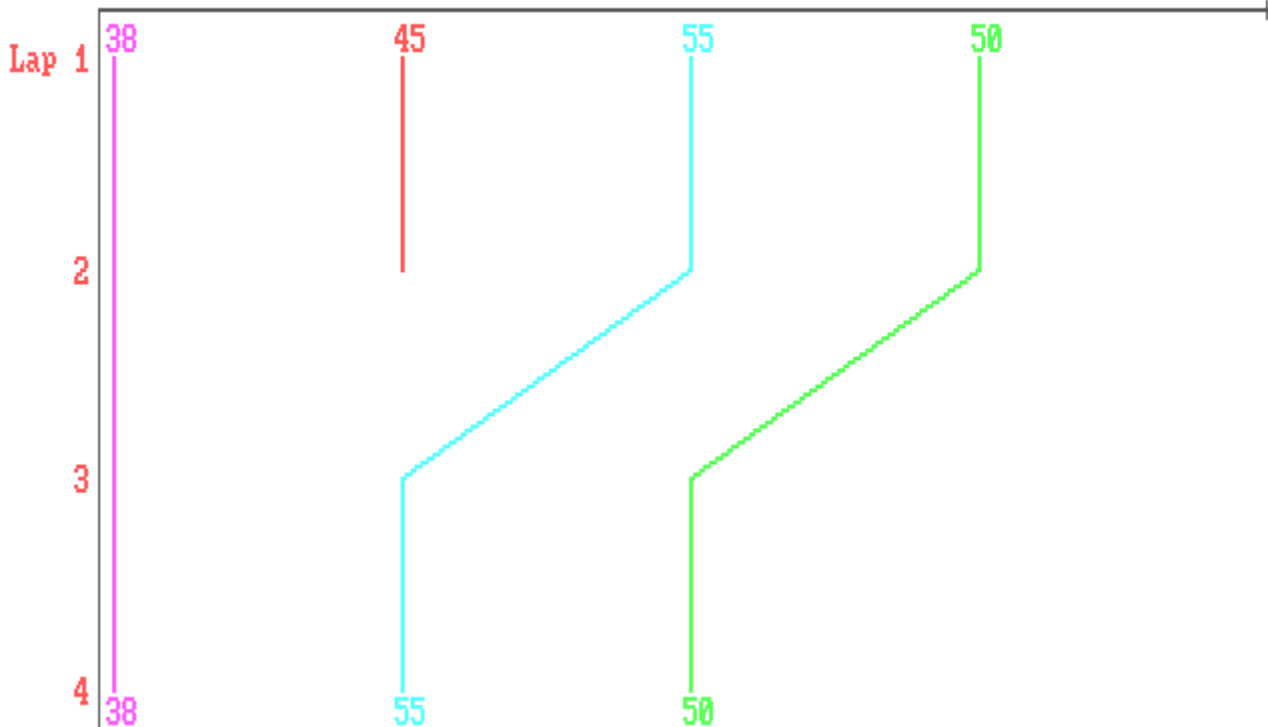

PUKEKOHE PARK RACEWAY
Hamilton Motorcycle Club

SIDECARS

printed: 4:17

25 September 2022	Race No. 14	4:10pm to 4:16pm
WEATHER: Sunny, no breeze, warm, track dry.		Track Length: 2.91k

POS	BIKERIDER	MAKE-OF-BIKE	YR/HOMETOWN	LAPS	ELAPSED	BEST	DIFF
1ST	38 D.WILLIAMS/B.FLYNN	SSR CARBON SUZ.1K K4	2012 WAVERLEY	4	5m36.13	1m21.48	+0.00s
2ND	55 P.DOWMAN/M.DOWMAN	WINDLE F2 SUZUKI 600	1996 WHANGANUI	4	5m41.30	1m23.00	+5.17s
3RD	50 D.JAMES/A.SHIELDS	SUZUKI GSXR 600	2007 MANGONUI	4	6m03.66	1m29.11	+27.53s
DNF	45 B.RICKARD/D.PRENTIS	WINDLE YAMAHA R1 1K	2014 GISBORNE	2	2m50.32 #	1m21.01	+2 laps
	67 D.MCARTHUR/J.KEELING	ANDERSON R1 1000	2008 TAUPIRI		Did Not Race		

= Less Than 65% of Race Complete

Race 14 : SIDECARS

4:10pm

PUKEKOHE PARK RACEWAY - Hamilton Motorcycle Club
SIDE CARS

25 September 2022

Race No. 14

Start Time = 4:10pm

	RUN-TIME	LAP-TIME
lap	mmm:ss.ff	mm:ss.ff
4	5:36.13	1:24.95
3	4:11.18	1:21.80
2	2:49.38	1:21.48 *
1	1:27.90	1:27.90

BIKE No. : 50
SUZUKI GSXR 600
D.JAMES/A.SHIELDS

	RUN-TIME	LAP-TIME
lap	mmm:ss.ff	mm:ss.ff
4	5:41.30	1:24.12
3	4:17.18	1:24.62
2	2:52.56	1:23.00 *
1	1:29.56	1:29.56

BIKE No. : 55
WINDLE F2 SUZUKI 600
P.DOWMAN/M.DOWMAN