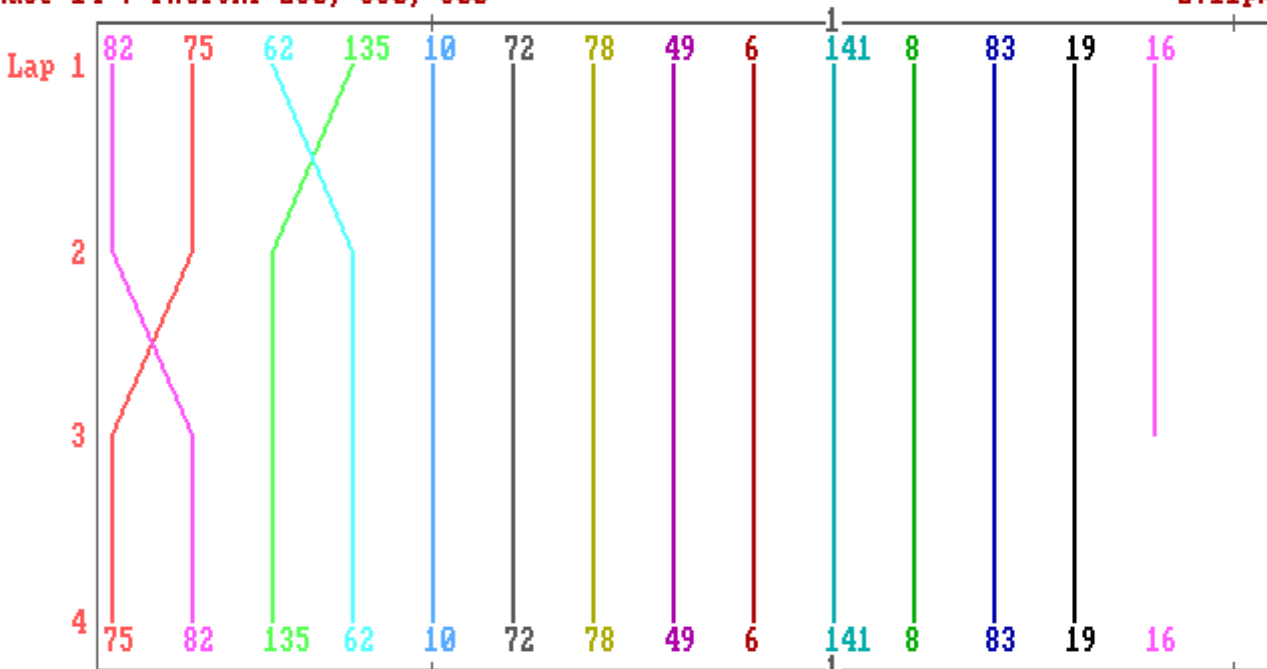

**PUKEKOHE PARK RACEWAY**  
**NZ Classic Motorcycle Racing Reg.**

**FACTORY 250, 350, 500**

printed: 2:18

<b>05 February 2011</b>	<b>Race No. 14</b>	<b>2:11pm to 2:16pm</b>
WEATHER: Overcast, light breeze, warm, track damp.		Track Length: 2.84k

**Race 14 : FACTORY 250, 350, 500**

**2:11pm**

PUKEKOHE PARK RACEWAY - NZ Classic Motorcycle Racing Reg.  
FACTORY 250, 350, 500

05 February 2011

Race No. 14

Start Time = 2:11pm

RUN-TIME LAP-TIME			RUN-TIME LAP-TIME			RUN-TIME LAP-TIME		
lap	mm:ss.ff	mm:ss.ff	lap	mm:ss.ff	mm:ss.ff	lap	mm:ss.ff	mm:ss.ff
4	5:45.60	1:24.27	4	5:51.02	1:26.39	4	5:14.63	1:16.90
3	4:21.33	1:24.44	3	4:24.63	1:25.84	3	3:57.73	1:17.58
2	2:56.89	1:25.28	2	2:58.79	1:26.11	2	2:40.15	1:17.97
1	1:31.61	1:31.61	1	1:32.68	1:32.68	1	1:22.18	1:22.18

BIKE No. : 16  
NORTON MANX  
TSUGUNORI TSUGARU

BIKE No. : 19  
BMW RS 54  
YUKISHI GEMIMBU

BIKE No. : 49  
NORTON MANX  
JIM SCAYSBROOK

RUN-TIME LAP-TIME			RUN-TIME LAP-TIME			RUN-TIME LAP-TIME		
lap	mm:ss.ff	mm:ss.ff	lap	mm:ss.ff	mm:ss.ff	lap	mm:ss.ff	mm:ss.ff
4	5:06.01	1:16.03	4	5:20.09	1:18.95	4	4:45.11	1:09.72
3	3:49.98	1:15.68	3	4:01.14	1:18.76	3	3:35.39	1:09.78
2	2:34.30	1:15.84	2	2:42.38	1:18.11	2	2:25.61	1:10.26
1	1:18.46	1:18.46	1	1:24.27	1:24.27	1	1:15.35	1:15.35

BIKE No. : 78  
MANX NORTON  
DAVID WARREN

BIKE No. : 82  
NORTON MANX  
TERRY MARTIN

BIKE No. : 83  
AJS 7R  
STEVE PALLANT

RUN-TIME LAP-TIME			RUN-TIME LAP-TIME		
lap	mm:ss.ff	mm:ss.ff	lap	mm:ss.ff	mm:ss.ff
4	5:01.77	1:13.82	4	5:47.08	1:25.12
3	3:47.95	1:14.84	3	4:21.96	1:24.55
2	2:33.11	1:14.21	2	2:57.41	1:25.58
1	1:18.90	1:18.90	1	1:31.83	1:31.83