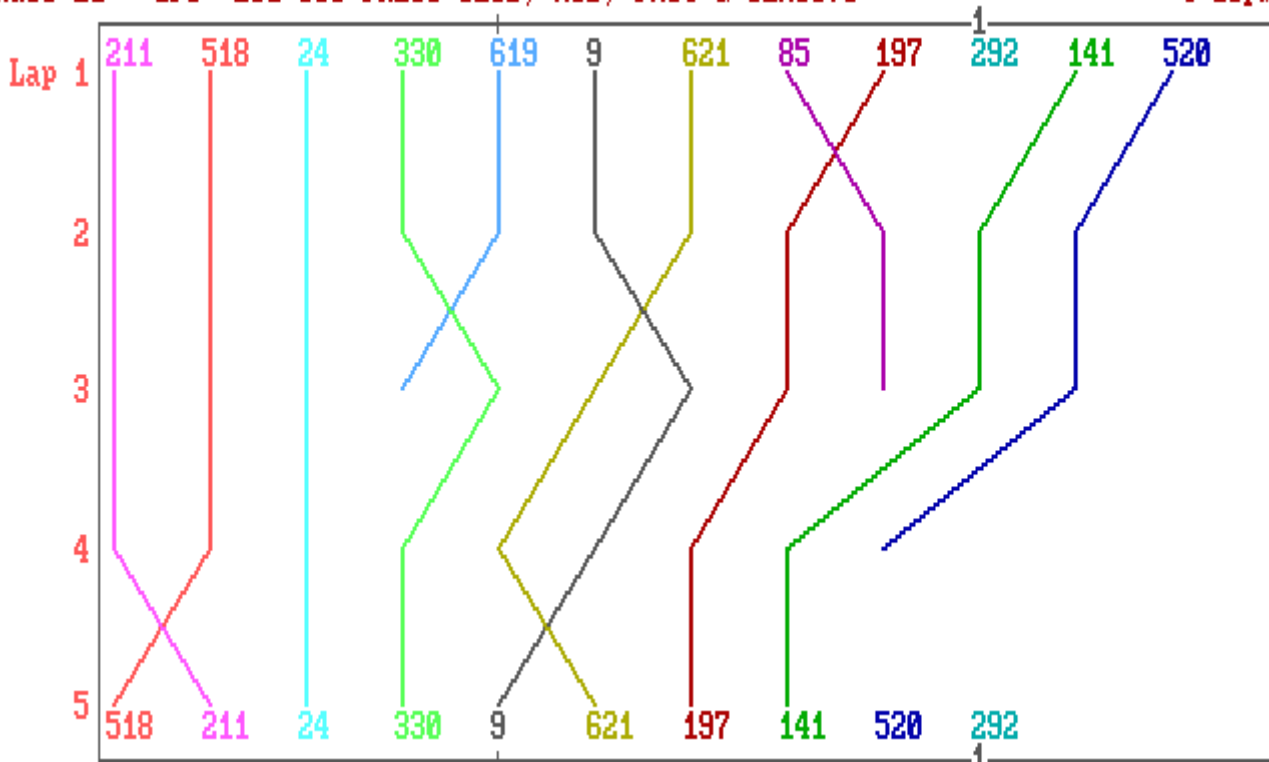

= Less Than 65% of Race Complete

Race 21 : GP5: 251-350 PRE63 CLUB, MOD, FACT & CLASS70 4:18pm