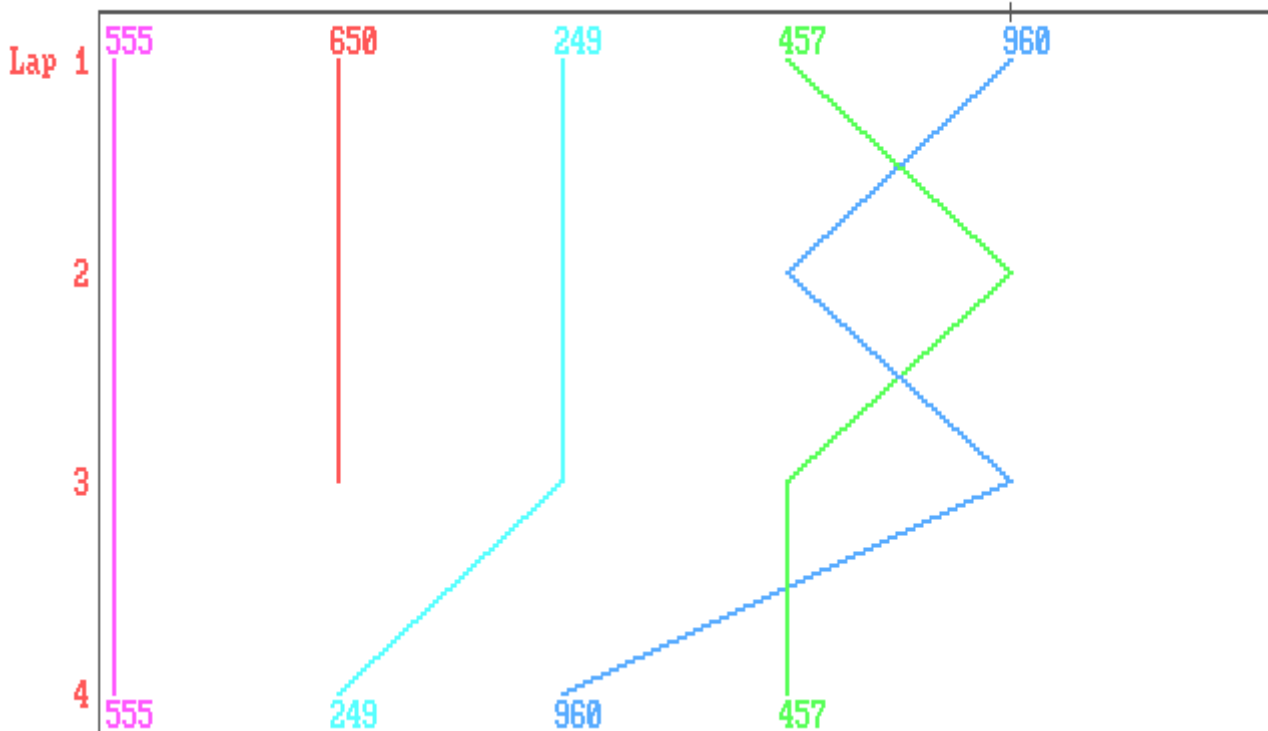

**Hampton Downs M.P.
NZ Classic Motorcycle Racing Reg.**

GP4: SIDECARS - PRE63, CLASSIC 70's, PRE82

printed: 12:09

26 February 2023	Race No. 11	12:01pm to 12:07pm
WEATHER: Sunny, some cloud, light breeze, warm, track,dry.		Track Length: 2.8k

Race 11 : GP4: SIDECARS - PRE63, CLASSIC 70's, PRE82

12:01pm

Hampton Downs M.P. - NZ Classic Motorcycle Racing Reg.
GP4: SIDECARS - PRE63, CLASSIC 70's, PRE82

26 February 2023

Race No. 11

Start Time = 12:01pm

RUN-TIME	LAP-TIME	RUN-TIME	LAP-TIME	RUN-TIME	LAP-TIME
lap mmm:ss.ff mm:ss.ff		lap mmm:ss.ff mm:ss.ff		lap mmm:ss.ff mm:ss.ff	
4 5:53.42 1:23.77 *		4 7:05.54 1:46.84		4 5:31.07 1:21.24	
3 4:29.65 1:24.36		3 5:18.70 1:42.18 *		3 4:09.83 1:20.52 *	
2 3:05.29 1:24.95		2 3:36.52 1:45.58		2 2:49.31 1:21.33	
1 1:40.34 1:40.34		1 1:50.94 1:50.94		1 1:27.98 1:27.98	

BIKE No. : 249
YAMAHA RD700
P.DOWMAN & L.BLYTHE

BIKE No. : 457
BMW R90
D.PATE & L.HERRING

BIKE No. : 555
WATSON
M.SMITH & R.LAWRANCE

RUN-TIME	LAP-TIME	RUN-TIME	LAP-TIME
lap mmm:ss.ff mm:ss.ff		lap mmm:ss.ff mm:ss.ff	
3 4:09.89 1:20.46 *		4 7:05.49 1:44.42 *	
2 2:49.43 1:20.99		3 5:21.07 1:44.82	
1 1:28.44 1:28.44		2 3:36.25 1:44.95	
		1 1:51.30 1:51.30	