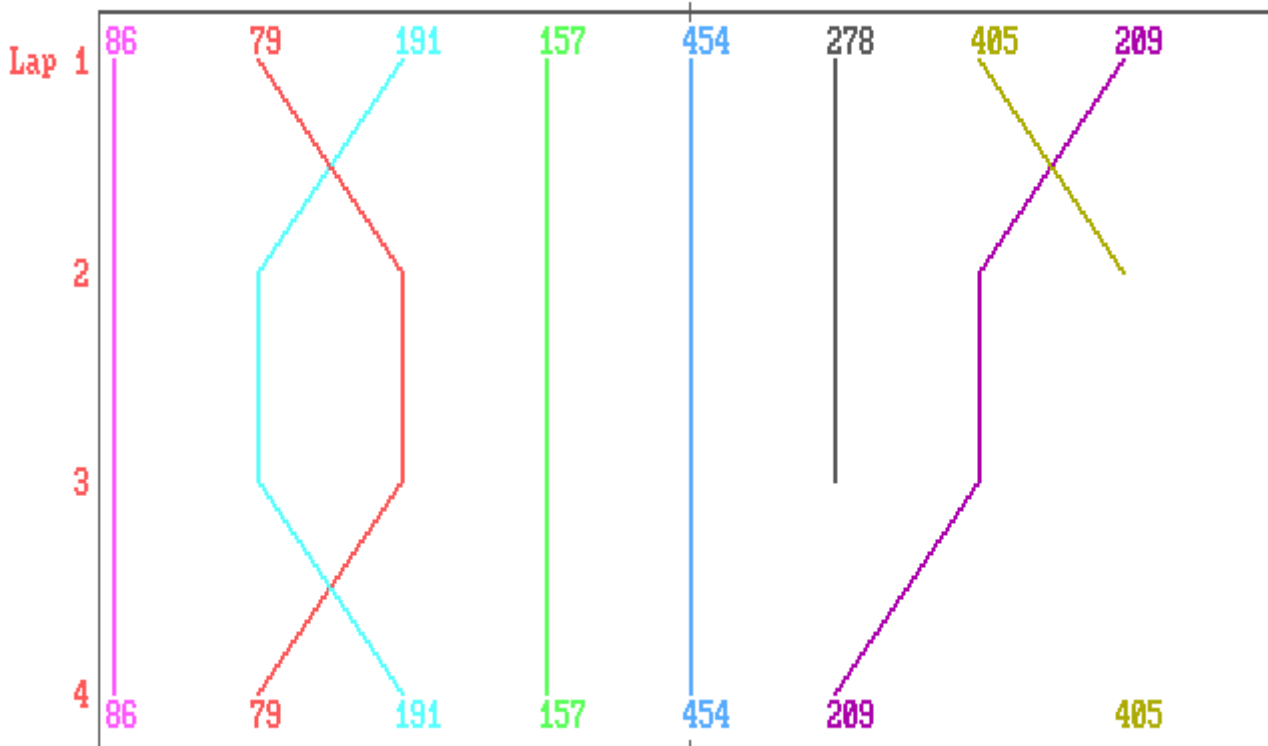

= Less Than 65% of Race Complete

Race 46 : GP6: PRE63 OPEN MODIFIED / CLASSIC 70s OPEN

4:19pm