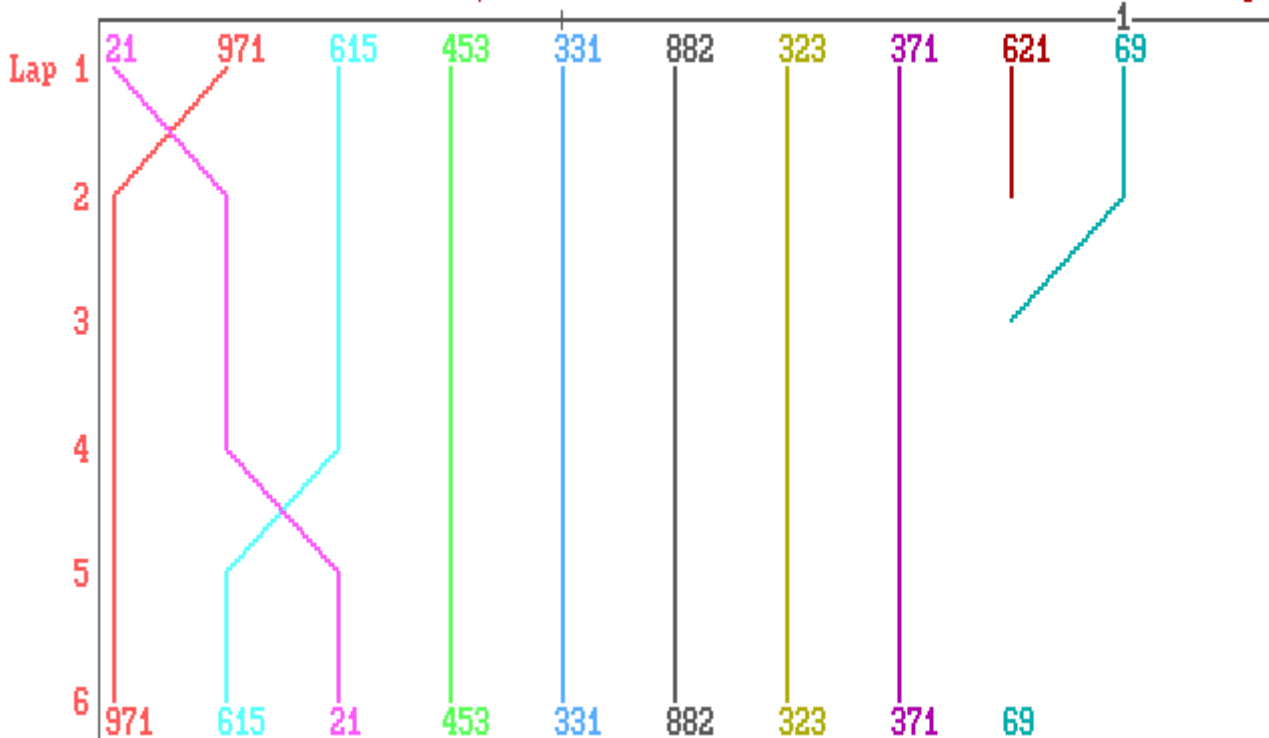

Hampton Downs Motorsport Park Winter Classic postponed

GP4: POST CLASSIC F2, P89 & P95 F2

printed: 12:37

25 August 2024	Race No. 12	12:28pm to 12:36pm
WEATHER: Sunny, some cloud, cool, light breeze, track dry.		Track Length: 2.8k

POS	BIKERIDER	MAKE-OF-BIKE	YR/CCs/CLASS	LAPS	ELAPSED	BEST	DIFF
1ST	971 NATHAN JANE	DUCATI COBAS	1983 750 89F2	6	7m26.90	1m13.11	+0.00s
2ND	615 DARRICK KATTENBERG	HONDA CBR	1995 600 95F2	6	7m32.71	1m13.51	+5.81s
3RD	21 EDDIE KATTENBERG	HONDA CBR600F3	1995 600 95F2	6	7m33.49	1m14.25	+6.59s
4TH	453 BRYAN ASHDOWN	YAMAHA TZ250K	1995 248 95F2	6	7m43.81	1m15.36	+16.91s
5TH	331 PETER SMITH	KAWASAKI ZX6R	1995 599 95F2	6	7m51.99	1m17.01	+25.09s
6TH	882 RUSS LOUIE	KAWASAKI ZX600	1995 600 95F2	6	8m19.93	1m21.94	+53.03s
7TH	323 MARTY GODFREY	YAMAHA FZR	1989 600 89F2	6	8m27.76	1m23.59	+60.86s
8TH	371 GEORGE VACULIK-HAMIL	HONDA CB600F1	1987 599 89F2	6	8m47.21	1m26.82	+80.31s
DNF	69 MARK HALLS	YAMAHA RZ350	1988 347 89F2	3	4m39.76 #	1m31.41	+3 laps
DNF	621 TIM KENDALL	HONDA CBR	1988 598 89F2	2	2m58.26 #	1m26.02	+4 laps

= Less Than 65% of Race Complete

Race 12 : GP4: POST CLASSIC F2, P89 & P95 F2

12:28pm