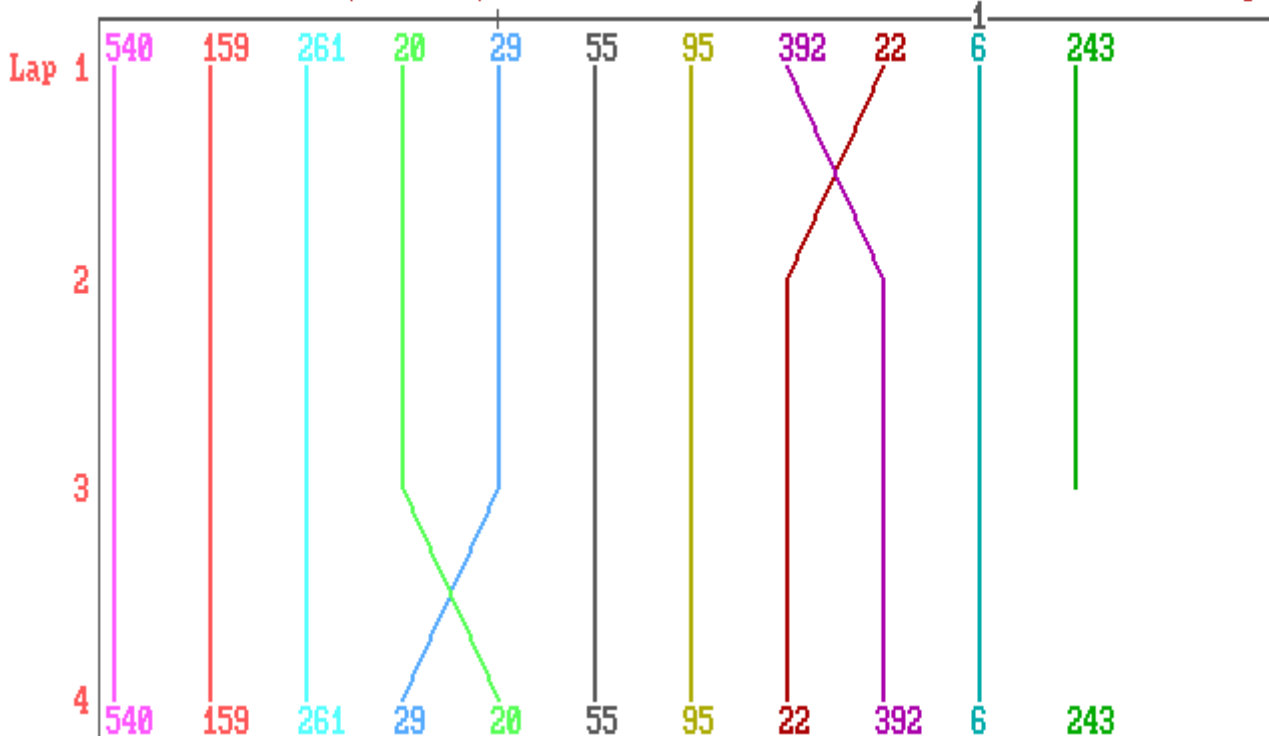

Hampton Downs Motorsport Park

Winter Classic postponed

GP3: VINTAGE, PREWAR, 0-250 PRE63 CLUB / MOD / FACT / C70s

printed: 2:47

25 August 2024	Race No. 19	2:39pm to 2:45pm
WEATHER: Sunny, some cloud, warm, light breeze, track dry.		Track Length: 2.8k

POS	BIKERIDER	MAKE-OF-BIKE	YR/CCs/CLASS	LAPS	ELAPSED	BEST	DIFF
1ST	540 KYRAN LINCOLN	BENELLI 2C 250	1972 249 CL2	4	5m57.53	1m27.59	+0.00s
2ND	159 TERRY PRANGNELL	BENELLI 2C	1972 230 CL2	4	6m04.12	1m29.09	+6.59s
3RD	261 BRETT WALKER-HOLT	TRIUMPH 5T	1939 499 PW5	4	6m08.68	1m30.80	+11.15s
4TH	29 BEN CREEMERS	BROUGH SUPER. SS100	1927 1150 V	4	6m14.32	1m30.44	+16.79s
5TH	20 ROBERT CREEMERS	NORTON MANX	1938 500 PW5	4	6m15.14	1m31.84	+17.61s
6TH	55 TREVOR TAYLOR	YAMAHA TD2	1969 248 CL2	4	6m27.66	1m34.62	+30.13s
7TH	95 NEVILLE MICKLESON	VELOCETTE MK 4 KTT	1932 350 PW3	4	6m39.00	1m37.76	+41.47s
8TH	22 ROGER BOURNE	HONDA RS125RW	1980 125 82LW	4	6m39.61	1m37.26	+42.08s
9TH	392 STEVE BIDDLECOMBE	DUCATI 250 MK3	1970 250 CL2	4	6m41.02	1m37.13	+43.49s
10TH	6 JAMES McINTOSH	NORTON MANX	1937 500 PW5	4	6m45.32	1m38.23	+47.79s
11TH	243 CHARLES BILBY	VELOCETTE MAC	1936 350 PW3	3	6m16.05	2m03.74	+1 lap

Race 19 : GP3: VINTAGE, PREWAR, 0-250 PRE63 CLUB / MOD / FACT / C70s 2:39pm