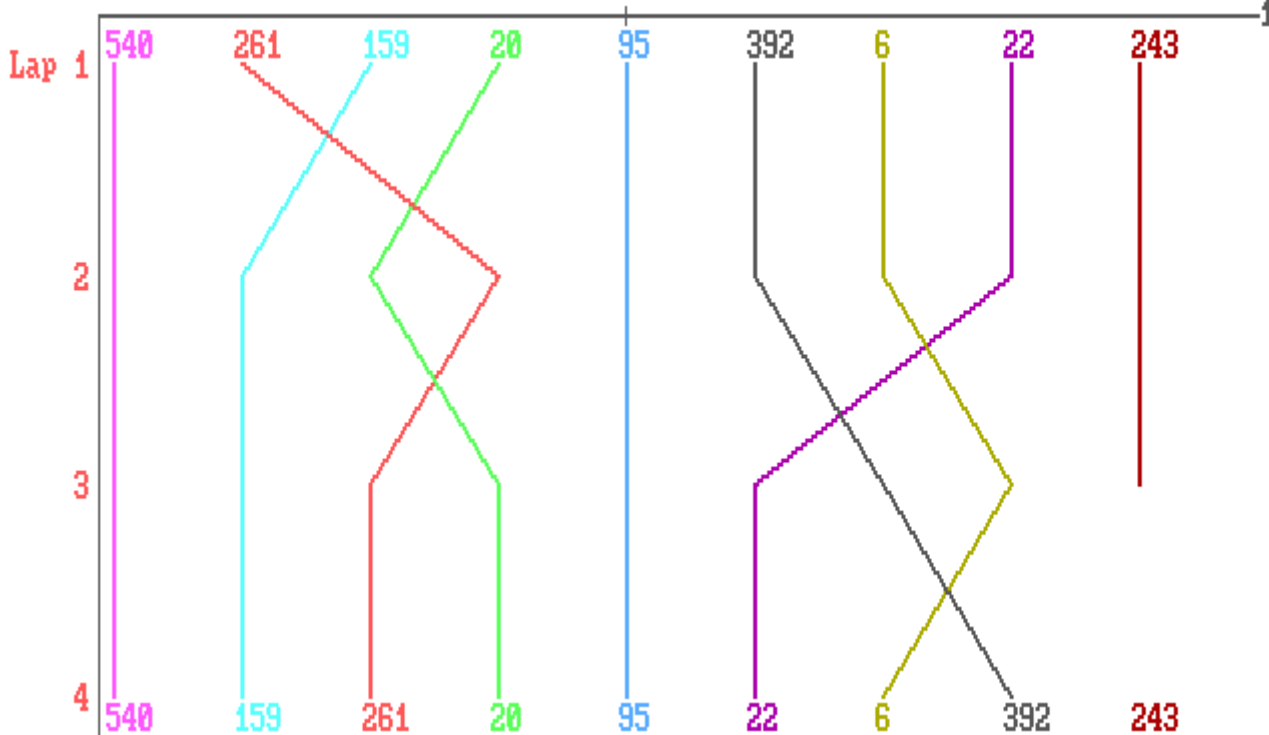

Hampton Downs Motorsport Park

Winter Classic postponed

GP3: VINTAGE, PREWAR, 0-250 PRE63 CLUB / MOD / FACT / C70s

printed: 4:26

25 August 2024	Race No. 27	4:18pm to 4:24pm
WEATHER: Sunny, some cloud, warm, light breeze, track dry.		Track Length: 2.8k

POS	BIKERIDER	MAKE-OF-BIKE	YR/CCs/CLASS	LAPS	ELAPSED	BEST	DIFF
1ST	540 KYRAN LINCOLN	BENELLI 2C 250	1972 249 CL2	4	5m58.86	1m27.99	+0.00s
2ND	159 TERRY PRANGNELL	BENELLI 2C	1972 230 CL2	4	6m06.08	1m29.01	+7.22s
3RD	261 BRETT WALKER-HOLT	TRIUMPH 5T	1939 499 PW5	4	6m09.52	1m30.52	+10.66s
4TH	20 ROBERT CREEMERS	NORTON MANX	1938 500 PW5	4	6m10.13	1m30.91	+11.27s
5TH	95 NEVILLE MICKLESON	VELOCETTE MK 4 KTT	1932 350 PW3	4	6m37.56	1m37.78	+38.70s
6TH	22 ROGER BOURNE	HONDA RS125RW	1980 125 REG	4	6m40.36	1m37.60	+41.50s
7TH	6 JAMES McINTOSH	NORTON MANX	1937 500 PW5	4	6m40.87	1m38.52	+42.01s
8TH	392 STEVE BIDDLECOMBE	DUCATI 250 MK3	1970 250 CL2	4	6m41.90	1m38.06	+43.04s
9TH	243 CHARLES BILBY	VELOCETTE MAC	1936 350 PW3	3	6m20.57	2m04.92	+1 lap

Race 27 : GP3: VINTAGE, PREWAR, 0-250 PRE63 CLUB / MOD / FACT / C70s 4:18pm