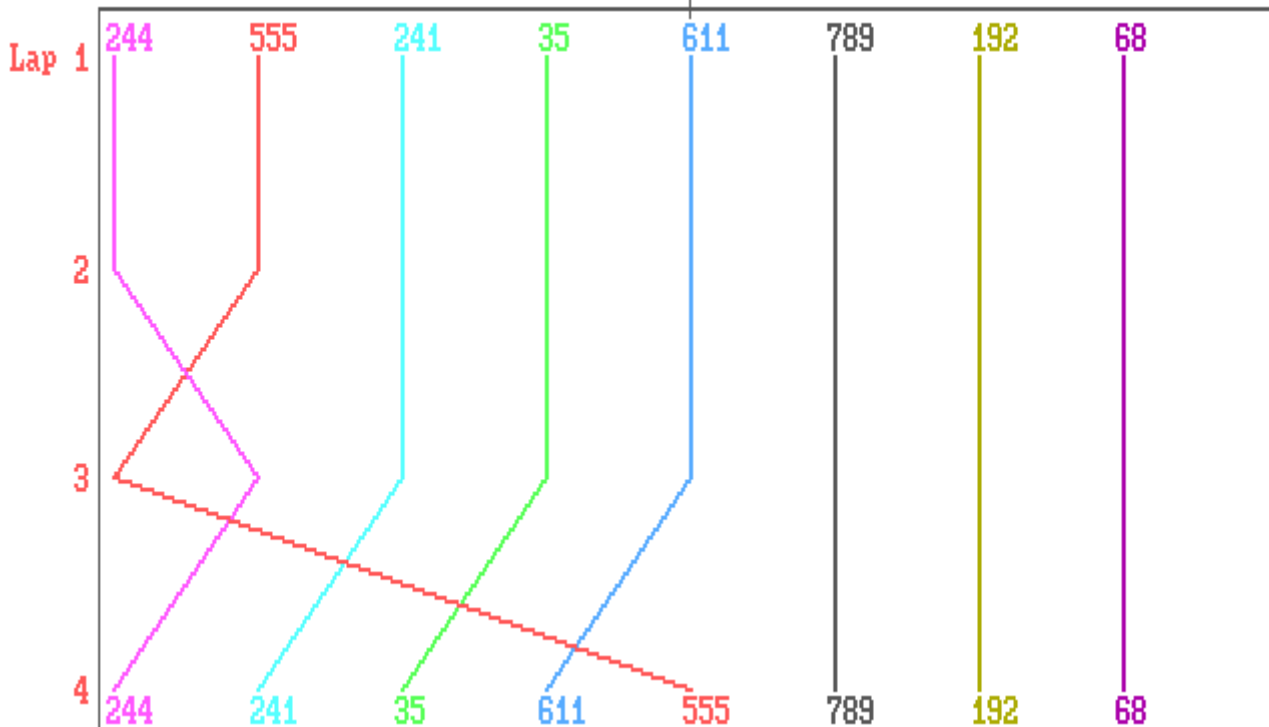

POS	BIKERIDER	MAKE-OF-BIKE	YR/CCs/CLASS	LAPS	ELAPSED	BEST	DIFF
1ST	244 B ROBERTS / K DUNLOP	BMW R100	1980 1066 SCPC	4	5m50.72	1m25.62	+0.00s
2ND	241 A ROBERTS / M DOWMAN	BMW R90S	1975 1066 SCCL	4	5m51.07	1m25.88	+0.35s
3RD	35 G SPENCER/J SPENCER	BMW R100	1975 1000 SCCL	4	5m59.74	1m28.05	+9.02s
4TH	611 M & A McDONALD	YAMAHA XS650	1972 750 SCCL	4	6m02.98	1m28.69	+12.26s
5TH	555 M SMITH / O THOMPSON	BMW R100	1975 1040 SCCL	4	6m08.65	1m25.58	+17.93s
6TH	789 P BOGUSZ / J BOGUSZ	YAMAHA XS750	1975 750 SCCL	4	6m41.21	1m38.31	+50.49s
7TH	192 J REES / S PERRY	NORTON ATLAS	1960 850 SCC	4	6m41.79	1m37.50	+51.07s
8TH	68 K SINCLAIR/B SMITH	HARLEY D SPORTSTER	1970 1150 SCCL	4	6m45.83	1m38.59	+55.11s

Race 37 : GP5:SIDEARS: PRE63 CLASSIC, CL70s & PRE82 POST CLASSIC

10:47am

Taupo Motorsport Park - NZCMRR Winter Classic
GP5:SIDEARS: PRE63 CLASSIC, CL70s & PRE82 POST CLASSIC

22 September 2024

Race No. 37

Start Time = 10:47am

BIKE No. : 35
BMW R100
G SPENCER/J SPENCER

BIKE No. : 68
HARLEY D SPORTSTER
K SINCLAIR/B SMITH

BIKE No. : 192
NORTON ATLAS
J REES / S PERRY

RUN-TIME	LAP-TIME	RUN-TIME	LAP-TIME	RUN-TIME	LAP-TIME
lap mmm:ss.ff mm:ss.ff		lap mmm:ss.ff mm:ss.ff		lap mmm:ss.ff mm:ss.ff	
4 5:51.07 1:26.14		4 5:50.72 1:27.19		4 6:08.65 1:45.45	
3 4:24.93 1:27.00		3 4:23.53 1:26.45		3 4:23.20 1:25.76	
2 2:57.93 1:25.88 *		2 2:57.08 1:25.62 *		2 2:57.44 1:25.58 *	
1 1:32.05 1:32.05		1 1:31.46 1:31.46		1 1:31.86 1:31.86	

BIKE No. : 241
BMW R90S
A ROBERTS / M DOWMAN

BIKE No. : 244
BMW R100
B ROBERTS / K DUNLOP

BIKE No. : 555
BMW R100
M SMITH / O THOMPSON

RUN-TIME	LAP-TIME	RUN-TIME	LAP-TIME
lap mmm:ss.ff mm:ss.ff		lap mmm:ss.ff mm:ss.ff	
4 6:02.98 1:28.73		4 6:41.21 1:38.31 *	
3 4:34.25 1:28.69 *		3 5:02.90 1:39.17	
2 3:05.56 1:29.04		2 3:23.73 1:38.75	
1 1:36.52 1:36.52		1 1:44.98 1:44.98	