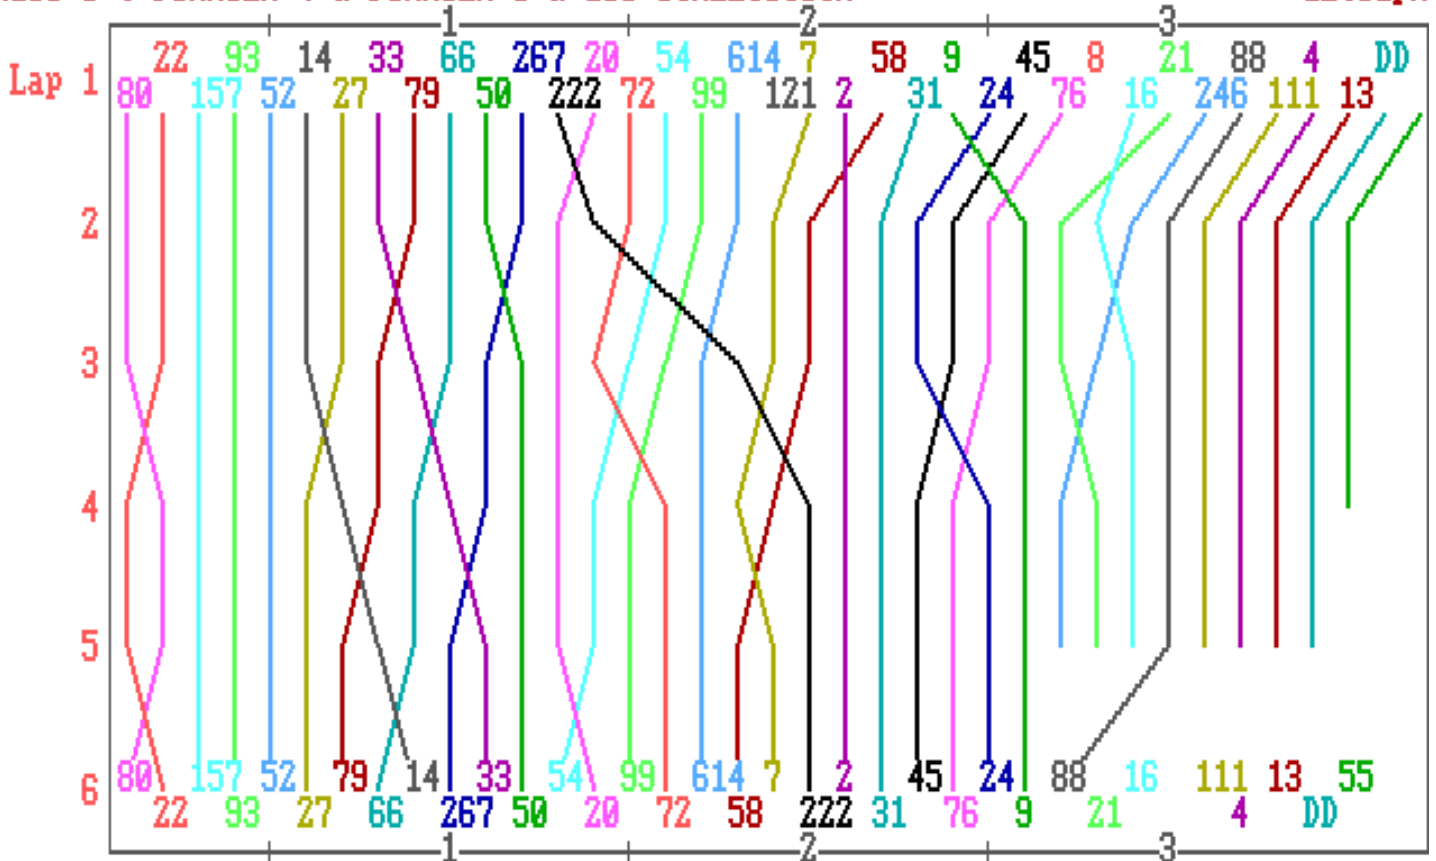

TAUPO MOTORSPORT PARK
NZ Sidecar Racing Association

FORMULA 5

28 December 2008	Race No. 9c	12:31pm to 12:42pm
WEATHER: Sunny, some cloud, light breeze, warm, track dry.		Track Length: 2.2k

POS	BIKERIDER	MAKE-OF-BIKE	HOMETOWN	LAPS	ELAPSED	BEST	DIFF
1ST	31 DARRIN GOSPER	SUZUKI RG 50	PALMERSTON NORTH	6	10m13.28	1m39.82	+0.00s
2ND	45 DEAN MILLER	DERBI GPR 50	HAMILTON	6	10m26.51	1m41.75	+13.23s
3RD	88 NATHANAEL DIPROSE	METRIKIT GP50	AUCKLAND	6	11m05.53	1m47.78	+52.25s
DNF	121 KEITH BIDDLE	RG XL 100		1	1m49.14 #	1m49.14	+5 laps
DNF	S SUE FUTTER	HONDA MB 50		1	1m56.25 #	1m56.25	+5 laps
	16 CHRIS OSBORN	OZZY 50			Did Not Race		
	17 ROBERT WILLIS	SUZUKI RG 50	AUCKLAND		Did Not Race		
	27 DAVID TRUSTRUM	SUZUKI RG 50	LOWER HUTT		Did Not Race		
	37 GEORGE VACULIK-HMLTN	SUZUKI RG 50	WELLINGTON		Did Not Race		
	43 CARL WILLIS	SUZUKI RG 50	AUCKLAND		Did Not Race		
	50 DAVID DIPROSE	DERBI GP 50	AUCKLAND		Did Not Race		

= Less Than 65% of Race Complete

Race 9 : FORMULA 4 & FORMULA 5 & 150 STREETSTOCK 12:31pm

TAUPO MOTORSPORT PARK - NZ Sidecar Racing Association
FORMULA 5

28 December 2008

Race No. 09c

Start Time = 12:31pm

RUN-TIME		LAP-TIME		RUN-TIME		LAP-TIME	
lap	mmm:ss.ff	mm:ss.ff	*	lap	mmm:ss.ff	mm:ss.ff	*
6	10:13.28	1:39.82	*	6	10:26.51	1:42.81	
5	8:33.46	1:40.23		5	8:43.70	1:42.81	
4	6:53.23	1:40.20		4	7:00.89	1:41.96	
3	5:13.03	1:40.17		3	5:18.93	1:42.93	
2	3:32.86	1:40.89		2	3:36.00	1:41.75	*
1	1:56.25	1:56.25	*	1	1:54.25	1:54.25	

BIKE No. : S
HONDA MB 50
SUE FUTTER

BIKE No. : 31
SUZUKI RG 50
DARRIN GOSPER

BIKE No. : 45
DERBI GPR 50
DEAN MILLER

RUN-TIME		LAP-TIME		RUN-TIME		LAP-TIME	
lap	mmm:ss.ff	mm:ss.ff	*	lap	mmm:ss.ff	mm:ss.ff	*
6	11:05.53	1:47.95					
5	9:17.58	1:47.95					
4	7:29.63	1:49.55					
3	5:40.08	1:50.29					
2	3:49.79	1:47.78	*	1	1:49.14	1:49.14	*
1	2:02.01	2:02.01					