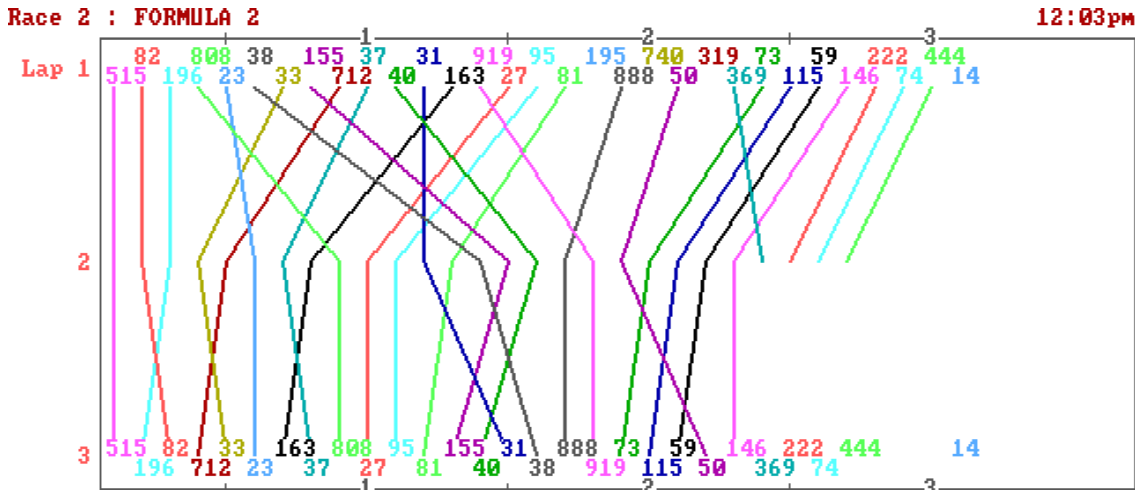

= Less Than 65% of Race Complete

COMMENTS:

Red flag displayed at 6m17s

TAUPO MOTORSPORT PARK - NZ Sidecar Racing Association
FORMULA 2

28 December 2009

Race No. 02

Start Time = 12:03pm

RUN-TIME		LAP-TIME		RUN-TIME		LAP-TIME	
lap	mm:ss.ff	mm:ss.ff	mm:ss.ff	lap	mm:ss.ff	mm:ss.ff	mm:ss.ff
3	5:40.39	1:53.51		3	5:43.09	1:52.06	
2	3:46.88	1:50.13	*	2	3:51.03	1:49.43	*
1	4:15.44	4:15.44	*P	1	2:01.60	2:01.60	