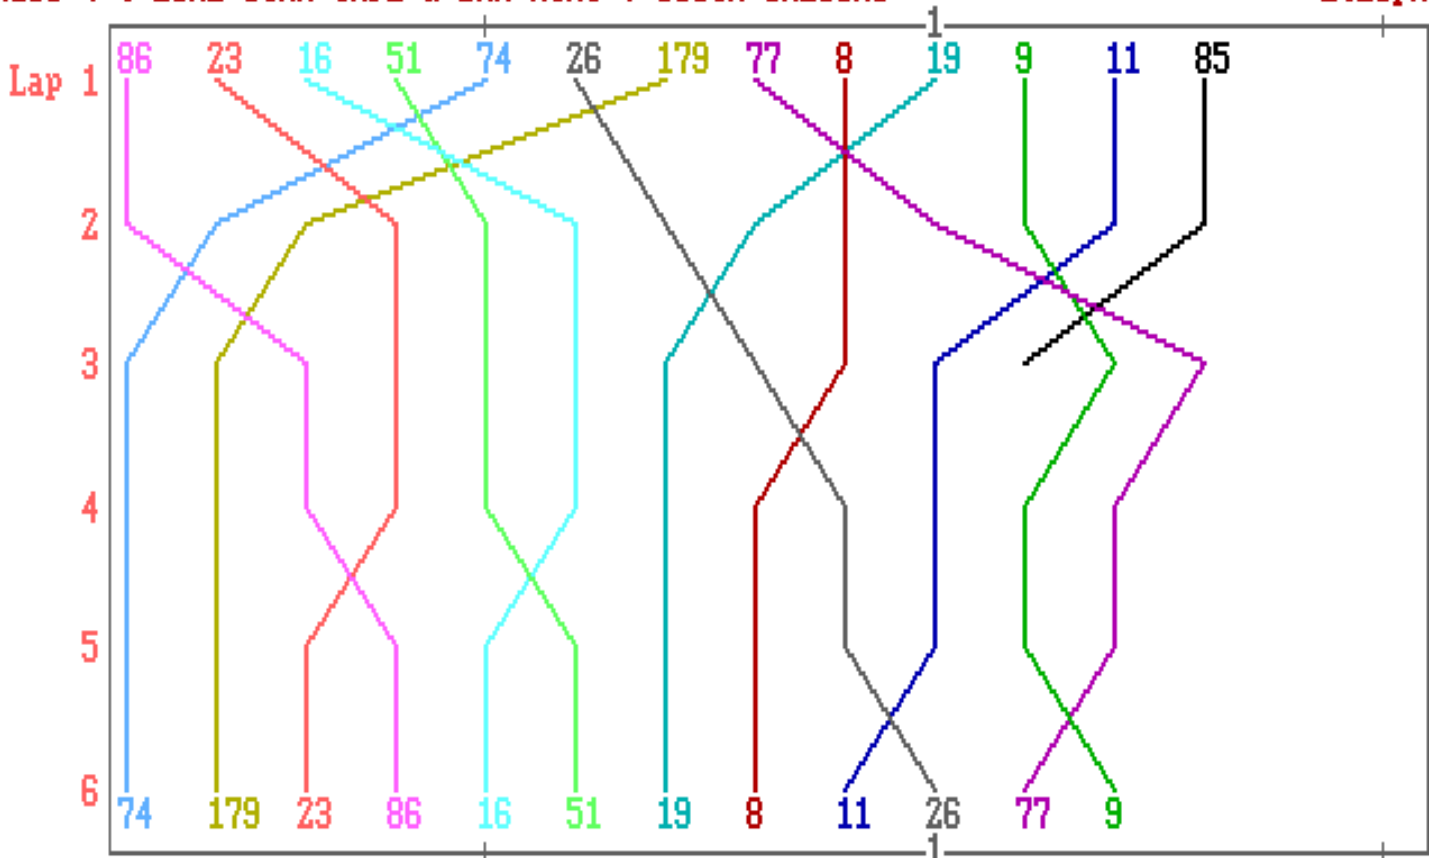

SOUTHLAND SPORTS CAR CLUB
Speed Fest 2008

LONE STAR CAFE & BAR MINI 7 SOUTH SALOONS

16 February 2008	Race No. 4	2:25pm to 2:33pm
WEATHER: Overcast, gusting wind, cold, track dry.		Track Length: 2.61k

POS	CAR	DRIVER	MAKE-OF-CAR	YR/CC/HOMETN	LAPS	ELAPSED	BEST	DIFF
1ST	74	DOUG ERSKINE	COPPERTONE MINI	1310 TUATAPERE	6	7m36.00	1m13.29R	+0.00s
2ND	179	ALAN CRAWFORD	MINI CLUBMAN GT	1300 INVERCARGILL	6	7m44.06	1m14.64	+8.06s
3RD	23	MARK DONALDSON	MORRIS MINI	1000 HAM. SPRINGS	6	7m46.77	1m15.40	+10.77s
4TH	86	SCOTT PATERSON	MORRIS MINI	1000 CHRISTCHURCH	6	7m47.37	1m15.94	+11.37s
5TH	16	MARK MITCHELL	MINI SWIFF	1000 CHRISTCHURCH	6	7m47.59	1m14.86	+11.59s
6TH	51	GRANT KUGEAER	LEYLAND MINI	1000 WAKEFIELD	6	7m48.71	1m15.89	+12.71s
7TH	19	PAUL BENNISON	MORRIS MINI COOPER S	1380 PREBBLETON	6	7m57.05	1m17.08	+21.05s
8TH	8	RICHARD BOX	MINI 7	1000 CHRISTCHURCH	6	8m03.73	1m18.77	+27.73s
9TH	11	DONALD CONWAY	LEYLAND MINI	1380 WYNDHAM	6	8m04.06	1m17.83	+28.06s
10TH	26	MICHAEL PELLING	MORRIS MINI	1000 ROLLESTON	6	8m05.55	1m18.83	+29.55s
11TH	77	GEOFF HOLLAND	AUSTIN MINI	1000 RANGIORA	6	8m12.33	1m18.09	+36.33s
12TH	9	BARRY WILSON	AUSTIN MINI7	1000 CHRISTCHURCH	6	8m12.53	1m19.58	+36.53s
DNF	85	HOWARD K-SMITH	MORRIS COOPER S	1310 INVERCARGILL	3	4m10.84 #	1m19.15	+3 laps

= Less Than 75% of Race Complete
R = Lap Record!

Race 4 : LONE STAR CAFE & BAR MINI 7 SOUTH SALOONS

2:25pm

SOUTHLAND SPORTS CAR CLUB - Speed Fest 2008
 LONE STAR CAFE & BAR MINI 7 SOUTH SALOONS

16 February 2008

Race No. 04

Start Time = 2:25pm

RUN-TIME		LAP-TIME		RUN-TIME		LAP-TIME		RUN-TIME		LAP-TIME	
lap	mm:ss.ff	mm:ss	ff	lap	mm:ss.ff	mm:ss	ff	lap	mm:ss.ff	mm:ss	ff
6	8:03.73	1:19	25	6	8:12.53	1:20	15	6	8:04.06	1:18	17
5	6:44.48	1:19	28	5	6:52.38	1:20	58	5	6:45.89	1:18	48
4	5:25.20	1:18	77	4	5:31.80	1:20	53	4	5:27.41	1:17	83
3	4:06.43	1:18	77	3	4:11.27	1:21	07	3	4:09.58	1:18	88
2	2:47.66	1:18	87	2	2:50.20	1:19	58	2	2:50.70	1:19	03
1	1:28.79	1:28	79	1	1:30.62	1:30	62	1	1:31.67	1:31	67