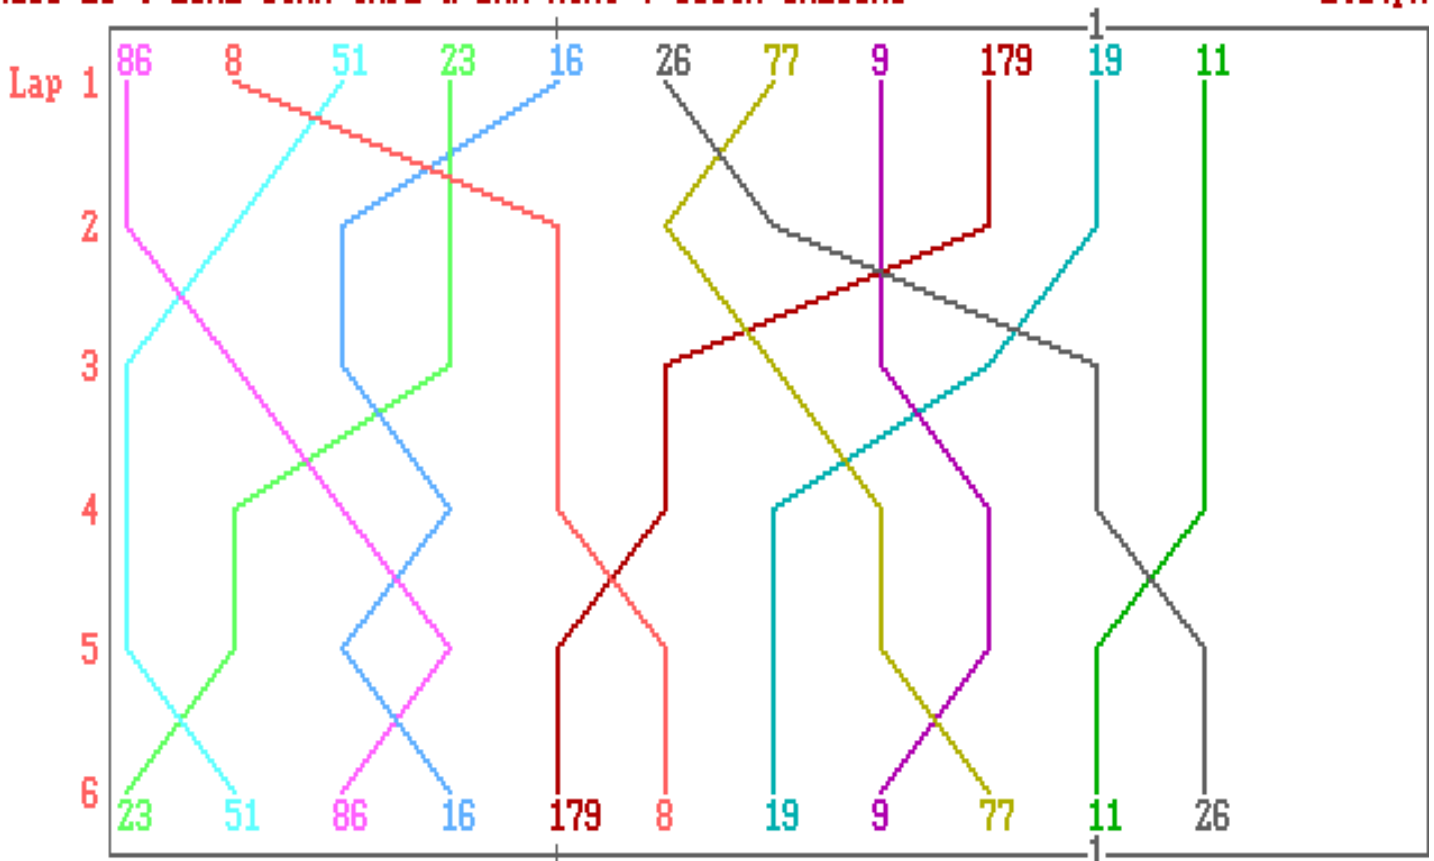

SOUTHLAND SPORTS CAR CLUB
Speed Fest 2008

LONE STAR CAFE & BAR MINI 7 SOUTH SALOONS

17 February 2008	Race No. 23	2:14pm to 2:22pm
WEATHER: Overcast, gusting wind, cold, track changable		Track Length: 2.61k

Race 23 : LONE STAR CAFE & BAR MINI 7 SOUTH SALOONS

2:14pm

SOUTHLAND SPORTS CAR CLUB - Speed Fest 2008
LONE STAR CAFE & BAR MINI 7 SOUTH SALOONS

17 February 2008

Race No. 23

Start Time = 2:14pm

RUN-TIME	LAP-TIME	RUN-TIME	LAP-TIME	RUN-TIME	LAP-TIME
lap mmm:ss.ff mm:ss.ff		lap mmm:ss.ff mm:ss.ff		lap mmm:ss.ff mm:ss.ff	
6 7:59.45 1:18.46		6 8:07.53 1:18.60 *		6 8:08.34 1:17.00 *	
5 6:40.99 1:18.78		5 6:48.93 1:19.38		5 6:51.34 1:17.80	
4 5:22.21 1:18.30		4 5:29.55 1:19.83		4 5:33.54 1:17.70	
3 4:03.91 1:17.74 *		3 4:09.72 1:19.43		3 4:15.84 1:17.84	
2 2:46.17 1:19.22		2 2:50.29 1:19.94		2 2:58.00 1:17.84	
1 1:26.95 1:26.95		1 1:30.35 1:30.35		1 1:40.16 1:40.16	

CAR No. : 16
MINI SWIFF
MARK MITCHELL

CAR No. : 19
MORRIS MINI COOPER S
PAUL BENNISON

CAR No. : 23
MORRIS MINI
MARK DONALDSON

RUN-TIME	LAP-TIME	RUN-TIME	LAP-TIME	RUN-TIME	LAP-TIME
lap mmm:ss.ff mm:ss.ff		lap mmm:ss.ff mm:ss.ff		lap mmm:ss.ff mm:ss.ff	
6 8:15.54 1:21.44		6 7:53.22 1:17.14		6 8:07.75 1:19.10 *	
5 6:54.10 1:21.07		5 6:36.08 1:16.95		5 6:48.65 1:19.52	
4 5:33.03 1:21.24		4 5:19.13 1:17.23		4 5:29.13 1:19.75	
3 4:11.79 1:21.78		3 4:01.90 1:16.76 *		3 4:09.38 1:19.59	
2 2:50.01 1:20.47 *		2 2:45.14 1:17.35		2 2:49.79 1:20.02	
1 1:29.54 1:29.54		1 1:27.79 1:27.79		1 1:29.77 1:29.77	